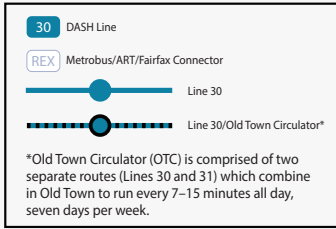

via Whiting - Duke St - King St Metro

POTOMAC RIVER

BAY B						BAY F			
VAN DORN METRO	EDSALL RD & S WHITING ST	LANDMARK MALL	DUKE ST & S JORDAN ST	DUKE ST & S QUAKER LN	KING ST METRO	CITY HALL/ MARKET SQUARE	BRADDOCK RD METRO		
A	B	C	D	E	F	G	H		
ID #4000821	ID #4000052	ID #4000576	ID #4000120	ID #4000061	ID #4001123	ID #4000743	FINAL STOP		
WEEKDAY									
5:15 AM	5:20	5:28	5:36	5:41	5:51	5:59	6:09		
-	5:30	5:38	5:46	5:51	6:01	-	-		
5:35	5:40	5:48	5:56	6:01	6:11	6:19	6:29		
-	5:50	5:58	6:06	6:11	6:21	-	-		
5:55	6:00	6:08	6:16	6:21	6:31	6:39	6:49		
-	6:10	6:18	6:26	6:31	6:44	-	-		
6:15	6:20	6:28	6:36	6:41	6:54	7:02	7:12		
-	6:30	6:38	6:46	6:51	7:04	-	-		
6:37	6:45	6:53	7:01	7:06*	7:19	7:27	7:37		
-	6:55	7:03	7:11	7:16*	7:29	-	-		
6:57	7:05	7:13	7:21	7:26*	7:39	7:47	7:57		
-	7:15	7:23	7:31	7:36*	7:49	-	-		
7:17	7:25	7:33	7:41	7:46*	7:59	8:07	8:17		
-	7:35	7:43	7:51	7:56*	8:09	-	-		
7:37	7:45	7:53	8:01	8:06*	8:19	8:27	8:37		
-	7:55	8:03	8:11	8:16*	8:29	-	-		
7:57	8:05	8:13	8:21	8:26*	8:39	8:47	8:57		
-	8:15	8:23	8:31	8:36*	8:49	-	-		
8:17	8:25	8:33	8:41	8:46*	8:59	9:07	9:17		
-	8:35	8:43	8:51	8:56*	9:09	-	-		
8:37	8:45	8:53	9:01	9:06*	9:19	9:27	9:37		
-	8:55	9:03	9:11	9:16*	9:29	-	-		
9:04	9:12	9:20	9:28	9:33*	9:43	9:51	10:01		
9:34	9:39	9:47	9:55	10:00*	10:10	10:18	10:28		
10:04	10:09	10:17	10:25	10:30	10:40	10:48	10:58		
10:34	10:39	10:47	10:55	11:00	11:10	11:18	11:28		
11:04	11:09	11:17	11:25	11:30	11:40	11:48	11:58		
11:34	11:39	11:47	11:55	12:00 PM	12:10	12:18	12:28		
12:04 PM	12:09	12:17	12:25	12:30	12:40	12:48	12:58		
12:34	12:39	12:47	12:55	1:00	1:10	1:18	1:28		
1:04	1:09	1:17	1:25	1:30	1:40	1:48	1:58		
1:34	1:39	1:47	1:55	2:00	2:10	2:18	2:28		
2:04	2:09	2:17	2:25	2:30	2:40	2:48	2:58		
2:24	2:29	2:37	2:45	2:50	3:00	3:08	3:18		
2:44	2:49	2:57	3:05	3:10	3:20	3:28	3:38		