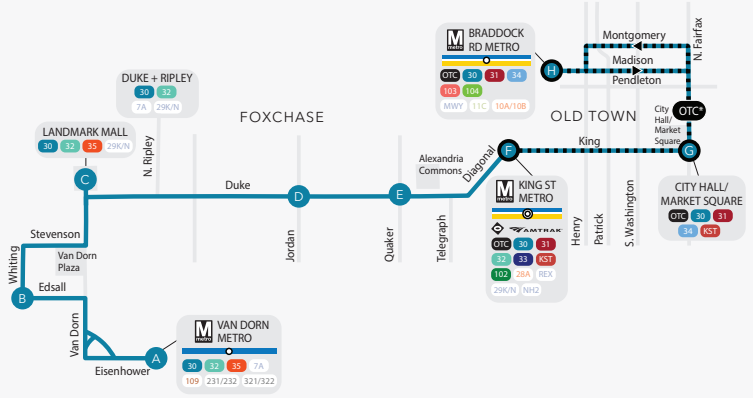

LINE 30

EASTBOUND

SERVING:

- VAN DORN METRO
- WHITING ST
- VAN DORN PLAZA
- LANDMARK MALL
- DUKE ST
- FOXCHASE
- ALEXANDRIA COMMONS
- KING ST METRO
- OLD TOWN
- CITY HALL
- BRADDOCK RD METRO

Braddock Rd Metro

via Whiting - Duke St - King St Metro

POTOMAC RIVER

BAY B						BAY F			
VAN DORN METRO	EDSALL RD & S WHITING ST	LANDMARK MALL	DUKE ST & S JORDAN ST	DUKE ST & S QUAKER LN	KING ST METRO	CITY HALL/ MARKET SQUARE	BRADDOCK RD METRO		
A	B	C	D	E	F	G	H		
ID #4000821	ID #4000052	ID #4000576	ID #4000120	ID #4000061	ID #4001123	ID #4000743	FINAL STOP		
WEEKDAY									
5:15 AM	5:20	5:28	5:36	5:41	5:51	5:59	6:09		
-	5:30	5:38	5:46	5:51	6:01	-	-		
5:35	5:40	5:48	5:56	6:01	6:11	6:19	6:29		
-	5:50	5:58	6:06	6:11	6:21	-	-		
5:55	6:00	6:08	6:16	6:21	6:31	6:39	6:49		
-	6:10	6:18	6:26	6:31	6:44	-	-		
6:15	6:20	6:28	6:36	6:41	6:54	7:02	7:12		
-	6:30	6:38	6:46	6:51	7:04	-	-		
6:37	6:45	6:53	7:01	7:06*	7:19	7:27	7:37		
-	6:55	7:03	7:11	7:16*	7:29	-	-		
6:57	7:05	7:13	7:21	7:26*	7:39	7:47	7:57		
-	7:15	7:23	7:31	7:36*	7:49	-	-		
7:17	7:25	7:33	7:41	7:46*	7:59	8:07	8:17		
-	7:35	7:43	7:51	7:56*	8:09	-	-		
7:37	7:45	7:53	8:01	8:06*	8:19	8:27	8:37		
-	7:55	8:03	8:11	8:16*	8:29	-	-		
7:57	8:05	8:13	8:21	8:26*	8:39	8:47	8:57		
-	8:15	8:23	8:31	8:36*	8:49	-	-		
8:17	8:25	8:33	8:41	8:46*	8:59	9:07	9:17		
-	8:35	8:43	8:51	8:56*	9:09	-	-		
8:37	8:45	8:53	9:01	9:06*	9:19	9:27	9:37		
-	8:55	9:03	9:11	9:16*	9:29	-	-		
9:04	9:12	9:20	9:28	9:33*	9:43	9:51	10:01		
9:34	9:39	9:47	9:55	10:00*	10:10	10:18	10:28		
10:04	10:09	10:17	10:25	10:30	10:40	10:48	10:58		
10:34	10:39	10:47	10:55	11:00	11:10	11:18	11:28		
11:04	11:09	11:17	11:25	11:30	11:40	11:48	11:58		
11:34	11:39	11:47	11:55	12:00 PM	12:10	12:18	12:28		
12:04 PM	12:09	12:17	12:25	12:30	12:40	12:48	12:58		
12:34	12:39	12:47	12:55	1:00	1:10	1:18	1:28		
1:04	1:09	1:17	1:25	1:30	1:40	1:48	1:58		
1:34	1:39	1:47	1:55	2:00	2:10	2:18	2:28		
2:04	2:09	2:17	2:25	2:30	2:40	2:48	2:58		
2:24	2:29	2:37	2:45	2:50	3:00	3:08	3:18		
2:44	2:49	2:57	3:05	3:10	3:20	3:28	3:38		

(SCHEDULE CONTINUED ON NEXT PAGE)