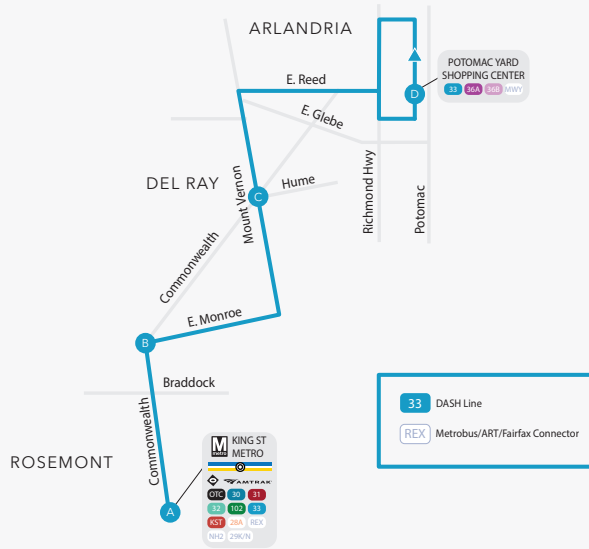

LINE 33

NORTHBOUND

SERVING:

- KING ST METRO
- COMMONWEALTH AVE
- MT VERNON AVE/ DEL RAY
- ARLANDRIA
- POTOMAC YARD

Bay H
KING ST METRO

COMMONWEALTH AVE & E NELSON AVE

MT VERNON AVE & HUME AVE

STAPLES & PETSMART
POTOMAC YARD

Potomac Yard
via Commonwealth Ave - Mt Vernon Ave

Bay H
**KING ST
METRO**

**COMMONWEALTH AVE &
E NELSON AVE**

**MT VERNON AVE &
HUME AVE**

STAPLES & PETSMART
POTOMAC YARD

A	B	C	D
ID #4001125	ID #4000535	ID #4000333	FINAL STOP
SATURDAY			
7:05 AM	7:11	7:16	7:24
7:35	7:41	7:46	7:54
8:05	8:11	8:16	8:24
8:35	8:41	8:46	8:54
9:05	9:11	9:16	9:24
9:35	9:41	9:46	9:54
10:05	10:11	10:16	10:24
10:35	10:41	10:46	10:54
11:05	11:11	11:16	11:24
11:35	11:41	11:46	11:54
12:05 PM	12:11	12:16	12:24
12:35	12:41	12:46	12:54
1:05	1:11	1:16	1:24
1:35	1:41	1:46	1:54
2:05	2:11	2:16	2:24
2:35	2:41	2:46	2:54
3:05	3:11	3:16	3:24
3:35	3:41	3:46	3:54
4:05	4:11	4:16	4:24
4:35	4:41	4:46	4:54
5:05	5:11	5:16	5:24
5:35	5:41	5:46	5:54
6:05	6:11	6:16	6:24
6:35	6:41	6:46	6:54
7:05	7:11	7:16	7:24
7:35	7:41	7:46	7:54
8:05	8:11	8:16	8:24
9:05	9:11	9:16	9:24
10:05	10:11	10:16	10:24

LINE
33

SOUTHBOUND

SERVING:

- POTOMAC YARD
- ARLANDRIA
- MT VERNON AVE/
DEL RAY
- COMMONWEALTH
AVE
- KING ST METRO

via Mt Vernon Ave - Commonwealth Ave
King St Metro

STAPLES & PETSMART
POTOMAC YARD

**MT VERNON A VE &
RAYMOND AVE**

(SCHEDULE CONTINUED ON NEXT PAGE)

STAPLES & PETSMART
POTOMAC YARD

**MT VERNON AVE &
RAYMOND AVE**

**COMMONWEALTH AVE &
W NELSON AVE**

**KING ST
METRO**

D	C	B	A
ID #4000474	ID #4000331	ID #4000536	FINAL STOP
SATURDAY (CONTINUED FROM PREVIOUS PAGE)			
8:00 PM	8:10	8:17	8:23
8:30	8:40	8:47	8:53
9:30	9:40	9:47	9:53
10:30	10:40	10:47	10:53