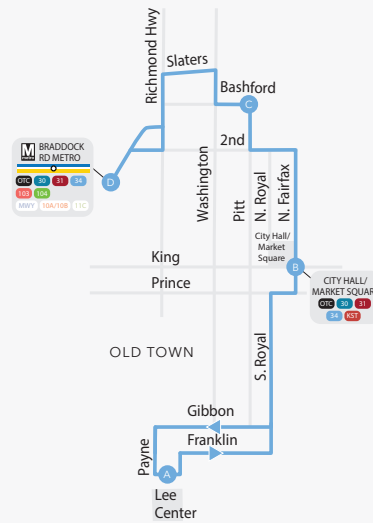

## NORTHBOUND

### SERVING:

- LEE CENTER
- S ROYAL ST
- CITY HALL
- N FAIRFAX ST
- BRADDOCK RD METRO

**NANNIE J. LEE CENTER**

**CITY HALL/ MARKET SQUARE**

**BASHFORD LN & N PITT ST**

**BRADDOCK RD METRO**

**A**

**B**

# Braddock Rd Metro

via S Royal St - N Fairfax St

NANNIE J.  
LEE CENTER

CITY HALL/  
MARKET SQUARE

BASHFORD LN &  
N PITT ST

BRADDOCK RD  
METRO

A	B	C	D
ID #4000551	ID #4000743	ID #4000761	FINAL STOP
<b>SATURDAY</b>			
6:30 AM	6:37	6:43	6:50
7:00	7:07	7:13	7:20
7:30	7:37	7:43	7:50
8:00	8:07	8:13	8:20
8:30	8:37	8:43	8:50
9:00	9:07	9:13	9:20
9:30	9:37	9:43	9:50
10:00	10:07	10:13	10:20
10:30	10:37	10:43	10:50
11:00	11:07	11:13	11:20
11:30	11:37	11:43	11:50
12:00 PM	12:07	12:13	12:20
12:30	12:37	12:43	12:50
1:00	1:07	1:13	1:20
1:30	1:37	1:43	1:50
2:00	2:07	2:13	2:20
2:30	2:37	2:43	2:50
3:00	3:07	3:13	3:20
3:30	3:37	3:43	3:50
4:00	4:07	4:13	4:20
4:30	4:37	4:43	4:50
5:00	5:07	5:13	5:20
5:30	5:37	5:43	5:50
6:00	6:07	6:13	6:20
6:30	6:37	6:43	6:50
7:00	7:07	7:13	7:20
7:30	7:37	7:43	7:50
8:00	8:07	8:13	8:20
9:00	9:07	9:13	9:20
10:00	10:07	10:13	10:20

LINE  
**34**

**SOUTHBOUND**

SERVING:

- BRADDOCK RD METRO
- N FAIRFAX ST
- CITY HALL
- S ROYAL ST
- LEE CENTER

**Lee Center**  
via N Fairfax St - S Royal St

BAY E  
**BRADDOCK RD  
METRO**

**BASHFORD LN &  
N PITT ST**