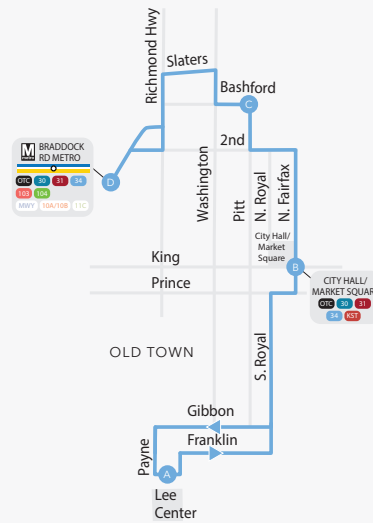

## NORTHBOUND

### SERVING:

- LEE CENTER
- S ROYAL ST
- CITY HALL
- N FAIRFAX ST
- BRADDOCK RD METRO

**NANNIE J. LEE CENTER**

**CITY HALL/ MARKET SQUARE**

**BASHFORD LN & N PITT ST**

**BRADDOCK RD METRO**

**A**

**B**

# Braddock Rd Metro

via S Royal St - N Fairfax St

NANNIE J.  
LEE CENTER

CITY HALL/  
MARKET SQUARE

BASHFORD LN &  
N PITT ST

BRADDOCK RD  
METRO

A	B	C	D
ID #4000551	ID #4000743	ID #4000761	FINAL STOP
<b>SATURDAY</b>			
6:30 AM	6:37	6:43	6:50
7:00	7:07	7:13	7:20
7:30	7:37	7:43	7:50
8:00	8:07	8:13	8:20
8:30	8:37	8:43	8:50
9:00	9:07	9:13	9:20
9:30	9:37	9:43	9:50
10:00	10:07	10:13	10:20
10:30	10:37	10:43	10:50
11:00	11:07	11:13	11:20
11:30	11:37	11:43	11:50
12:00 PM	12:07	12:13	12:20
12:30	12:37	12:43	12:50
1:00	1:07	1:13	1:20
1:30	1:37	1:43	1:50
2:00	2:07	2:13	2:20
2:30	2:37	2:43	2:50
3:00	3:07	3:13	3:20
3:30	3:37	3:43	3:50
4:00	4:07	4:13	4:20
4:30	4:37	4:43	4:50
5:00	5:07	5:13	5:20
5:30	5:37	5:43	5:50
6:00	6:07	6:13	6:20
6:30	6:37	6:43	6:50
7:00	7:07	7:13	7:20
7:30	7:37	7:43	7:50
8:00	8:07	8:13	8:20
9:00	9:07	9:13	9:20
10:00	10:07	10:13	10:20

LINE  
**34**

**SOUTHBOUND**

**SERVING:**

- BRADDOCK RD METRO
- N FAIRFAX ST
- CITY HALL
- S ROYAL ST
- LEE CENTER

**Lee Center**  
via N Fairfax St - S Royal St

BAY E  
**BRADDOCK RD METRO**

**BASHFORD LN & N PITT ST**