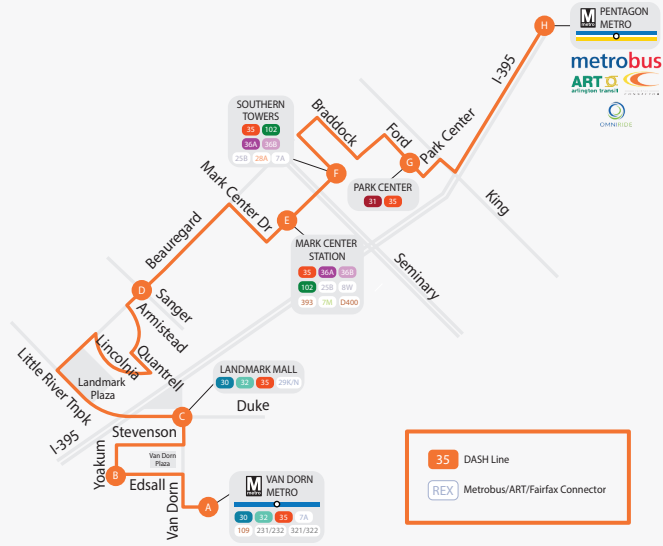

LINE 35

NORTHBOUND

SERVING:

- VAN DORN METRO
- YOAKUM PKWY
- LANDMARK MALL
- LANDMARK PLAZA
- BEAUREGARD ST
- MARK CENTER
- SOUTHERN TOWERS
- PARK CENTER
- PENTAGON METRO

BAY C		BAY 02			STRATFORD BLDG		
VAN DORN METRO	YOAKUM PKWY & EDSALL RD	LANDMARK MALL	N BEAUREGARD ST & SANGER AVE	MARK CENTER	SOUTHERN TOWERS	FORD AVE & PARK CENTER DR	PENTAGON METRO
A	B	C	D	E	F	G	H
ID # 4000822	ID #4000063	ID #4000576	ID #4000299	ID #4001022	ID # 4000340	ID #4000715	FINAL STOP
WEEKDAY							
4:19 AM	4:27	4:34	4:48	4:55	4:57	5:04	5:16
4:39	4:47	4:54	5:08	5:15	5:17	5:24	5:36
4:59	5:07	5:14	5:28	5:35	5:37	5:44	5:56
5:14	5:22	5:29	5:43	5:50	5:52	5:59	6:11
5:29	5:37	5:44	5:58	6:05	6:07	6:14	6:26
5:44	5:52	5:59	6:13	6:20	6:22	6:29	6:41
5:59	6:07	6:14	6:28	6:35	6:37	6:44	7:03
6:09	6:17	6:24	6:38	6:45	6:47	6:54	7:13
6:19	6:27	6:34	6:48	6:55	6:57	7:04	7:23
6:29	6:37	6:44	6:58	7:05	7:07	7:14	7:33
6:39	6:47	6:54	7:08	7:15	7:17	7:24	7:43

Pentagon Metro
 via Yoakum Pkwy - Beauregard St

BAY C			BAY 02		STRATFORD BLDG		
VAN DORN METRO	YOAKUM PKWY & EDSALL RD	LANDMARK MALL	N BEAUREGARD ST & SANGER AVE	MARK CENTER	SOUTHERN TOWERS	FORD AVE & PARK CENTER DR	PENTAGON METRO
A	B	C	D	E	F	G	H
ID # 4000822	ID #4000063	ID #4000576	ID #4000299	ID #4001022	ID # 4000340	ID #4000715	FINAL STOP

LINE
35

SOUTHBOUND

SERVING:

- PENTAGON METRO
- PARK CENTER
- SOUTHERN TOWERS
- MARK CENTER
- BEAUREGARD ST
- LANDMARK PLAZA
- LANDMARK MALL
- YOAKUM PKWY
- VAN DORN METRO

Van Dorn Metro
via Beauregard St - Yoakum Pkwy