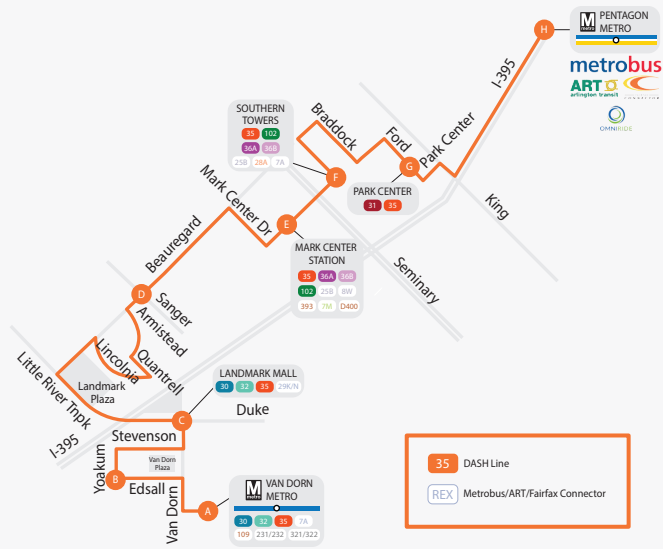

LINE 35

NORTHBOUND

SERVING:

- VAN DORN METRO
- YOAKUM PKWY
- LANDMARK MALL
- LANDMARK PLAZA
- BEAUREGARD ST
- MARK CENTER
- SOUTHERN TOWERS
- PARK CENTER
- PENTAGON METRO

Pentagon Metro
via Yoakum Pkwy - Beauregard St

BAY C		BAY 02			STRATFORD BLDG		
VAN DORN METRO	YOAKUM PKWY & EDSALL RD	LANDMARK MALL	N BEAUREGARD ST & SANGER AVE	MARK CENTER	SOUTHERN TOWERS	FORD AVE & PARK CENTER DR	PENTAGON METRO
A	B	C	D	E	F	G	H
ID # 4000822	ID #4000063	ID #4000576	ID #4000299	ID #4001022	ID # 4000340	ID #4000715	FINAL STOP
WEEKDAY							
4:19 AM	4:27	4:34	4:48	4:55	4:57	5:04	5:16
4:39	4:47	4:54	5:08	5:15	5:17	5:24	5:36
4:59	5:07	5:14	5:28	5:35	5:37	5:44	5:56
5:14	5:22	5:29	5:43	5:50	5:52	5:59	6:11
5:29	5:37	5:44	5:58	6:05	6:07	6:14	6:26
5:44	5:52	5:59	6:13	6:20	6:22	6:29	6:41
5:59	6:07	6:14	6:28	6:35	6:37	6:44	7:03
6:09	6:17	6:24	6:38	6:45	6:47	6:54	7:13
6:19	6:27	6:34	6:48	6:55	6:57	7:04	7:23
6:29	6:37	6:44	6:58	7:05	7:07	7:14	7:33
6:39	6:47	6:54	7:08	7:15	7:17	7:24	7:43

BAY C

BAY 02

STRATFORD BLDG

VAN DORN
METRO

YOAKUM PKWY
& EDSALL RD

LANDMARK
MALL

N BEAUREGARD
ST & SANGER AVE

MARK
CENTER

**LANDMARK
MALL**

**STEVENSON AVE
& S WHITING ST**

**VAN DORN
METRO**

H	G	F	E	D	C	B	A
ID #6000930	ID #4000716	ID # 4000340	ID #4001018	ID #4000301	ID #4000576	ID #4000142	FINAL STOP

SUNDAY

5:49 AM	6:00	6:06	6:10	6:17	6:33	6:39	6:48
6:19	6:30	6:36	6:40	6:47	7:03	7:09	7:18
6:49	7:00	7:06	7:10	7:17	7:33	7:39	7:48
7:04	7:15	7:21	7:25	7:32	7:48	7:54	8:03
7:19	7:30	7:36	7:40	7:47	8:03	8:09	8:18
7:34	7:45	7:51	7:55	8:02	8:18	8:24	8:33
7:49	8:00	8:06	8:10	8:17	8:33	8:39	8:48
8:04	8:15	8:21	8:25	8:32	8:48	8:54	9:03