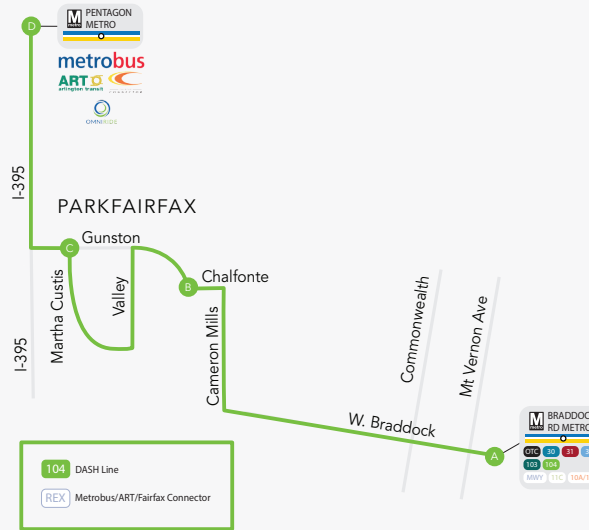

LINE 104

NORTHBOUND

SERVING:

- BRADDOCK RD METRO
- W BRADDOCK RD
- CAMERON MILLS RD
- PARKFAIRFAX
- PENTAGON METRO

BAY A BRADDOCK RD METRO

GUNSTON RD & CHALFONTE DR

MARTHA CUSTIS DR & GUNSTON RD

PENTAGON METRO

Pentagon Metro
via Cameron Mills Dr - Parkfairfax

LINE
104

SOUTHBOUND

SERVING:

- PENTAGON METRO
- PARKFAIRFAX
- CAMERON MILLS RD
- W BRADDOCK RD
- BRADDOCK RD METRO

Braddock Rd Metro
via Pentagon Metro - Parkfairfax

BAY U1
PENTAGON METRO

MARTHA CUSTIS DR & GUNSTON RD

GUNSTON RD & CHALFONTE DR

BRADDOCK RD METRO

| D | C | B | A |
|---------------------|-------------|-------------|------------|
| ID #6000935 | ID #4000843 | ID #4000726 | FINAL STOP |
| WEEKDAY (AM) | | | |
| 6:45 | 6:54 | 6:58 | 7:09 |
| 7:15 | 7:24 | 7:28 | 7:39 |
| 7:45 | 7:54 | 7:58 | 8:09 |
| 8:15 | 8:24 | 8:28 | 8:39 |
| 8:45 | 8:54 | 8:58 | 9:09 |
| 9:15 | 9:24 | 9:28 | 9:39 |
| 9:45 | 9:54 | 9:58 | 10:09 |
| WEEKDAY (PM) | | | |
| 3:15 | 3:24 | 3:28 | 3:39 |
| 3:45 | 3:54 | 3:58 | 4:09 |
| 4:15 | 4:24 | 4:28 | 4:39 |
| 4:45 | 4:54 | 4:58 | 5:09 |
| 5:15 | 5:24 | 5:28 | 5:39 |
| 5:45 | 5:54 | 5:58 | 6:09 |
| 6:15 | 6:24 | 6:28 | 6:39 |
| 6:45 | 6:54 | 6:58 | 7:09 |
| 7:15 | 7:24 | 7:28 | 7:39 |
| 7:45 | 7:54 | 7:58 | 8:09 |
| 8:15 | 8:24 | 8:28 | 8:39 |