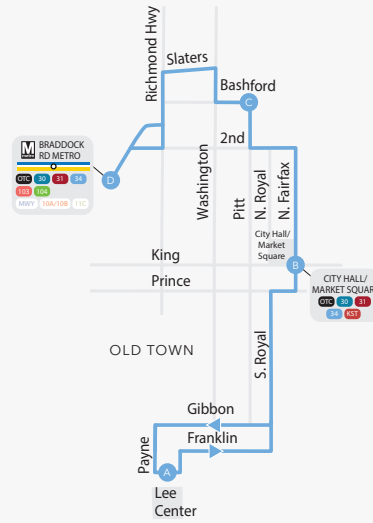

LINE 34

NORTHBOUND

SERVING:

- LEE CENTER
- S ROYAL ST
- CITY HALL
- N FAIRFAX ST
- BRADDOCK RD METRO

NANNIE J. LEE CENTER

CITY HALL/ MARKET SQUARE

BASHFORD LN & N PITT ST

BRADDOCK RD METRO

Braddock Rd Metro

via S Royal St - N Fairfax St

**NANNIE J.
LEE CENTER**

**CITY HALL/
MARKET SQUARE**

**BASHFORD LN &
N PITT ST**

**BRADDOCK RD
METRO**

A	B	C	D
ID #4000551	ID #4000743	ID #4000761	FINAL STOP
SATURDAY (AM)			
6:30	6:37	6:47	6:54
7:00	7:07	7:17	7:24
7:30	7:37	7:47	7:54
8:00	8:07	8:17	8:24
8:30	8:37	8:47	8:54
9:00	9:07	9:17	9:24
9:30	9:37	9:47	9:54
10:00	10:07	10:17	10:24
10:30	10:37	10:47	10:54
11:00	11:07	11:17	11:24
11:30	11:37	11:47	11:54
SATURDAY (PM)			
12:00	12:07	12:17	12:24
12:30	12:37	12:47	12:54
1:00	1:07	1:17	1:24
1:30	1:37	1:47	1:54
2:00	2:07	2:17	2:24
2:30	2:37	2:47	2:54
3:00	3:07	3:17	3:24
3:30	3:37	3:47	3:54
4:00	4:07	4:17	4:24
4:30	4:37	4:47	4:54
5:00	5:07	5:17	5:24
5:30	5:37	5:47	5:54
6:00	6:07	6:17	6:24
6:30	6:37	6:47	6:54
7:00	7:07	7:17	7:24
7:30	7:37	7:47	7:54
8:00	8:07	8:17	8:24
9:00	9:07	9:17	9:24
10:00	10:07	10:17	10:24
SUNDAY (AM)			
7:00	7:07	7:17	7:24
8:00	8:07	8:17	8:24
9:00	9:07	9:17	9:24
10:00	10:07	10:17	10:24
11:00	11:07	11:17	11:24
SATURDAY (PM)			
12:00	12:07	12:17	12:24
1:00	1:07	1:17	1:24
2:00	2:07	2:17	2:24
3:00	3:07	3:17	3:24
4:00	4:07	4:17	4:24
5:00	5:07	5:17	5:24
6:00	6:07	6:17	6:24
7:00	7:07	7:17	7:24
8:00	8:07	8:17	8:24
9:00	9:07	9:17	9:24
10:00	10:07	10:17	10:24

LINE
34

SOUTHBOUND

SERVING:

- BRADDOCK RD METRO
- N FAIRFAX ST
- CITY HALL
- S ROYAL ST
- LEE CENTER

Lee Center
via N Fairfax St - S Royal St

BAY E
BRADDOCK RD METRO

BASHFORD LN & N PITT ST

N FAIRFAX & KING ST