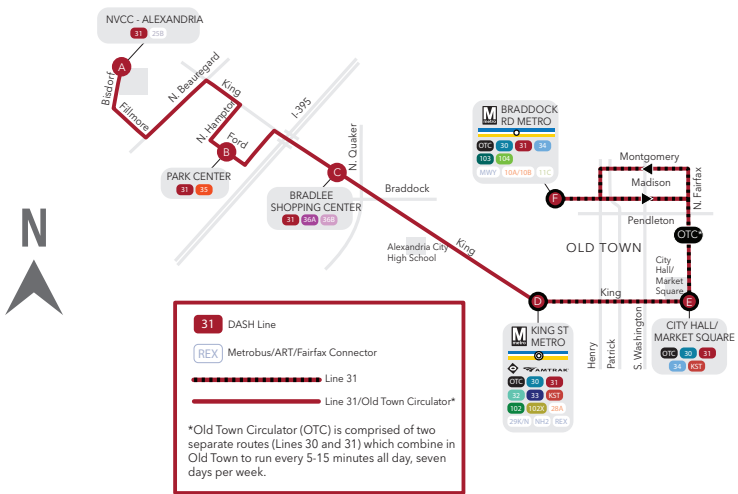

# LINE 31

## EASTBOUND

### POTOMAC RIVER

# Braddock Rd Metro

via King St - King St Metro

(SCHEDULE CONTINUED ON NEXT PAGE)

**NVCC  
ALEXANDRIA**

**FORD AVE &  
PARK CENTER DR**

**BRADLEE  
SHOPPING CENTER**

BAY F  
**KING ST  
METRO**

FAIRFAX AND KING  
**CITY HALL/  
MARKET SQUARE**