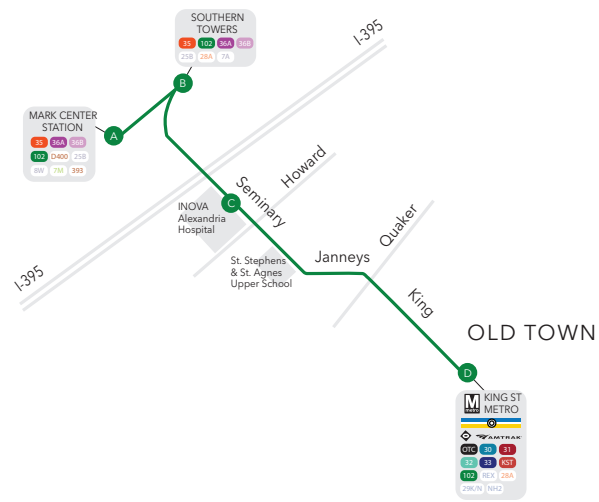

LINE 102

EASTBOUND

SERVING:

- MARK CENTER
- SOUTHERN TOWERS
- ALEXANDRIA HOSPITAL
- SEMINARY RD/ JANNEYS LN
- KING ST METRO

King St Metro
via Seminary Rd - Janneys Ln

102 DASH Line

REX Metrobus/ART/Fairfax Connector

POTOMAC RIVER

BAY 3 MARK CENTER STATION		GRAHAM BUILDING SOUTHERN TOWERS		INOVA ALEXANDRIA HOSPITAL		KING ST METRO	
A		B		C		D	
ID #4001014		ID #4000360		ID #4000829		FINAL STOP	
WEEKDAY							
5:00 AM		5:02		5:09		5:23	
5:30		5:32		5:39		5:53	
6:00		6:02		6:09		6:23	
6:30		6:32		6:39		6:53	
7:00		7:02		7:09		7:23	
7:30		7:32		7:39		7:53	
8:00		8:02		8:09		8:23	
8:30		8:32		8:39		8:53	
9:00		9:02		9:09		9:23	
9:30		9:32		9:39		9:53	
10:00		10:02		10:09		10:23	
11:00		11:02		11:09		11:23	
12:00 PM		12:02		12:09		12:23	
1:00		1:02		1:09		1:23	
2:00		2:02		2:09		2:23	
3:00		3:02		3:09		3:23	
3:30		3:32		3:39		3:53	
4:00		4:02		4:09		4:23	
4:30		4:32		4:39		4:53	
5:00		5:02		5:09		5:23	
5:30		5:32		5:39		5:53	
6:00		6:02		6:09		6:23	
6:30		6:32		6:39		6:53	
7:00		7:02		7:09		7:23	
7:30		7:32		7:39		7:53	
8:00		8:02		8:09		8:23	

Note: Line 102X express service between Mark Center and King Street Metro has been discontinued effective December 1, 2021. Line 102X Passengers may use the Line 102 local service as an alternate route.

BAY H
KING ST
METRO

INOVA
ALEXANDRIA
HOSPITAL

STRATFORD BUILDING
SOUTHERN
TOWERS

MARK CENTER
STATION

LINE
102

WESTBOUND

SERVING:

- MARK CENTER
- SEMINARY RD/
JANNEYS LN
- ALEXANDRIA
HOSPITAL
- SOUTHERN
TOWERS
- MARK CENTER