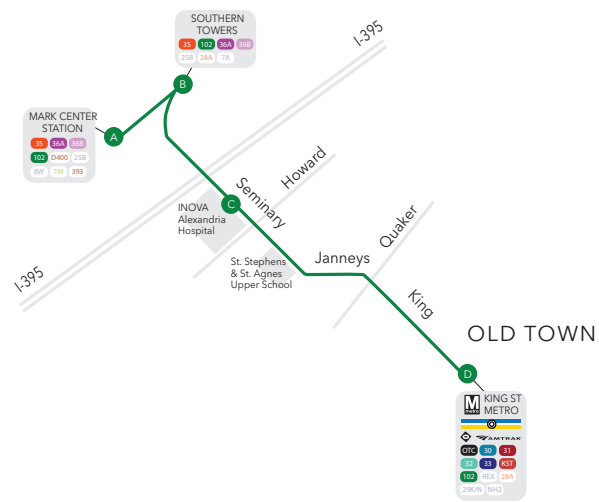

LINE 102

EASTBOUND

SERVING:

- MARK CENTER
- SOUTHERN TOWERS
- ALEXANDRIA HOSPITAL
- SEMINARY RD/ JANNEYS LN
- KING ST METRO

102 DASH Line

REX Metrobus/ART/Fairfax Connector

POTOMAC RIVER

BAY 3
MARK CENTER STATION

GRAHAM BUILDING
SOUTHERN TOWERS

INOVA ALEXANDRIA HOSPITAL

KING ST METRO

A	B	C	D
ID #4001014	ID #4000360	ID #4000829	FINAL STOP
WEEKDAY			
5:00 AM	5:02	5:09	5:23
5:30	5:32	5:39	5:53
6:00	6:02	6:09	6:23
6:30	6:32	6:39	6:53
7:00	7:02	7:09	7:23
7:30	7:32	7:39	7:53
8:00	8:02	8:09	8:23
8:30	8:32	8:39	8:53
9:00	9:02	9:09	9:23
9:30	9:32	9:39	9:53
10:00	10:02	10:09	10:23
11:00	11:02	11:09	11:23
12:00 PM	12:02	12:09	12:23
1:00	1:02	1:09	1:23
2:00	2:02	2:09	2:23
3:00	3:02	3:09	3:23
3:30	3:32	3:39	3:53
4:00	4:02	4:09	4:23
4:30	4:32	4:39	4:53
5:00	5:02	5:09	5:23
5:30	5:32	5:39	5:53
6:00	6:02	6:09	6:23
6:30	6:32	6:39	6:53
7:00	7:02	7:09	7:23
7:30	7:32	7:39	7:53
8:00	8:02	8:09	8:23

Note: Line 102X express service between Mark Center and King Street Metro has been suspended effective December 1, 2021. Line 102X Passengers may use the Line 102 local service as an alternate route.

King St Metro
via Seminary Rd - Janneys Ln

BAY H
KING ST
METRO

INOVA
ALEXANDRIA
HOSPITAL

STRATFORD BUILDING
SOUTHERN
TOWERS

MARK CENTER
STATION

LINE
102

WESTBOUND

SERVING:

- MARK CENTER
- SEMINARY RD/
JANNEYS LN
- ALEXANDRIA
HOSPITAL
- SOUTHERN
TOWERS
- MARK CENTER