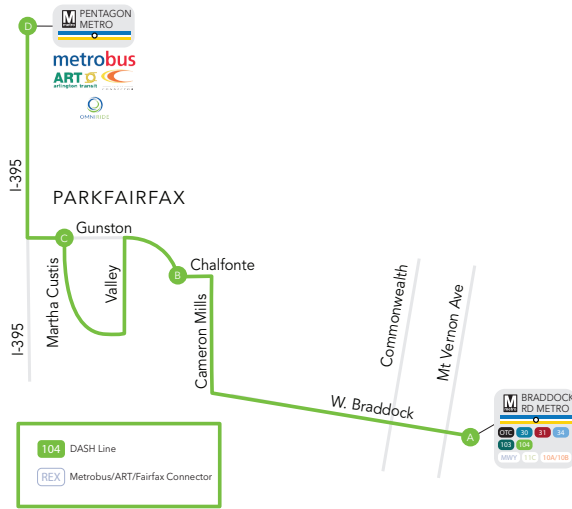

LINE 104

NORTHBOUND

SERVING:

- BRADDOCK RD METRO
- W BRADDOCK RD
- CAMERON MILLS RD
- PARKFAIRFAX
- PENTAGON METRO

BAY A
BRADDOCK RD
METRO

GUNSTON RD &
CHALFONTE DR

MARTHA CUSTIS DR &
GUNSTON RD

PENTAGON
METRO

Pentagon Metro
via Cameron Mills Dr - Parkfairfax

BAY U1
**PENTAGON
 METRO**

**MARTHA CUSTIS DR &
 GUNSTON RD**

**GUNSTON RD &
 CHALFONTE DR**

**BRADDOCK RD
 METRO**

| D | C | B | A |
|-------------|-------------|-------------|------------|
| ID #6000935 | ID #4000843 | ID #4000726 | FINAL STOP |
| WEEKDAY | | | |
| 6:45 AM | 6:54 | 6:58 | 7:09 |
| 7:15 | 7:24 | 7:28 | 7:39 |
| 7:45 | 7:54 | 7:58 | 8:09 |
| 8:15 | 8:24 | 8:28 | 8:39 |
| 8:45 | 8:54 | 8:58 | 9:09 |
| 9:15 | 9:24 | 9:28 | 9:39 |
| 9:45 | 9:54 | 9:58 | 10:09 |
| 3:15 PM | 3:24 | 3:28 | 3:39 |
| 3:45 | 3:54 | 3:58 | 4:09 |
| 4:15 | 4:24 | 4:28 | 4:39 |
| 4:45 | 4:54 | 4:58 | 5:09 |
| 5:15 | 5:24 | 5:28 | 5:39 |
| 5:45 | 5:54 | 5:58 | 6:09 |
| 6:15 | 6:24 | 6:28 | 6:39 |
| 6:45 | 6:54 | 6:58 | 7:09 |
| 7:15 | 7:24 | 7:28 | 7:39 |
| 7:45 | 7:54 | 7:58 | 8:09 |
| 8:15 | 8:24 | 8:28 | 8:39 |

LINE
104

SOUTHBOUND

SERVING:

- PENTAGON METRO
- PARKFAIRFAX
- CAMERON MILLS RD
- W BRADDOCK RD
- BRADDOCK RD METRO

Braddock Rd Metro
 via Pentagon Metro - Parkfairfax