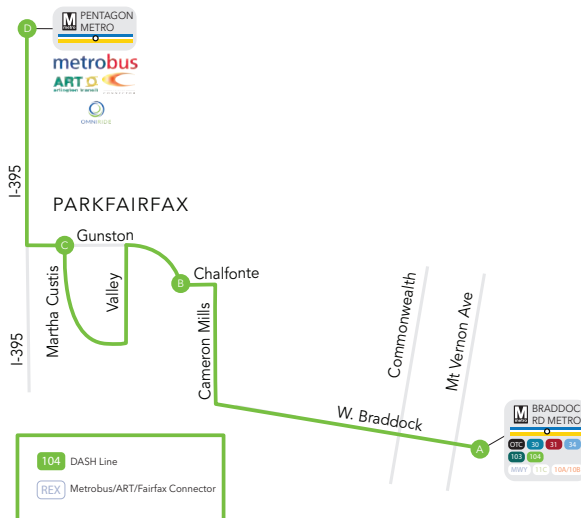

LINE
104

NORTHBOUND

SERVING:

- BRADDOCK RD METRO
- W BRADDOCK RD
- CAMERON MILLS RD
- PARKFAIRFAX
- PENTAGON METRO

BAY E
**BRADDOCK RD
METRO**

**GUNSTON RD &
CHALFONTE DR**

**MARTHA CUSTIS DR &
GUNSTON RD**

**PENTAGON
METRO**

A	B	C	D
ID #4000591	ID #4000727	ID #4000840	FINAL STOP
WEEKDAY			
6:15 AM	6:22	6:29	6:38
6:45	6:52	6:59	7:08
7:15	7:22	7:29	7:38
7:45	7:55	8:02	8:11
8:15	8:25	8:32	8:41
8:45	8:55	9:01	9:10
9:15	9:25	9:31	9:40
9:45	9:53	9:59	10:08
3:15 PM	3:23	3:29	3:38
3:45	3:55	3:59	4:06
4:15	4:25	4:29	4:36
4:45	4:55	4:59	5:06
5:15	5:25	5:29	5:36
5:45	5:55	5:59	6:06
6:15	6:25	6:29	6:36
6:45	6:55	6:59	7:06
7:15	7:25	7:29	7:36
7:45	7:55	7:59	8:06
8:15	8:25	8:29	8:36

Pentagon Metro
via Cameron Mills Dr - Parkfairfax

BAY U1
**PENTAGON
METRO**

**MARTHA CUSTIS DR &
GUNSTON RD**

**GUNSTON RD &
CHALFONTE DR**

BAY E
**BRADDOCK RD
METRO**

D	C	B	A
ID #6000935	ID #4000843	ID #4000726	FINAL STOP
WEEKDAY			
6:45 AM	6:54	6:58	7:09
7:15	7:24	7:28	7:39
7:45	7:54	7:58	8:09
8:15	8:24	8:28	8:39
8:45	8:54	8:58	9:09
9:15	9:24	9:28	9:39
9:45	9:54	9:58	10:09
3:15 PM	3:24	3:28	3:39
3:45	3:54	3:58	4:09
4:15	4:24	4:28	4:39
4:45	4:54	4:58	5:09
5:15	5:24	5:28	5:39
5:45	5:54	5:58	6:09
6:15	6:24	6:28	6:39
6:45	6:54	6:58	7:09
7:15	7:24	7:28	7:39
7:45	7:54	7:58	8:09
8:15	8:24	8:28	8:39

LINE
104

SOUTHBOUND

SERVING:

- PENTAGON METRO
- PARKFAIRFAX
- CAMERON MILLS RD
- W BRADDOCK RD
- BRADDOCK RD METRO

Braddock Rd Metro
via Pentagon Metro - Parkfairfax