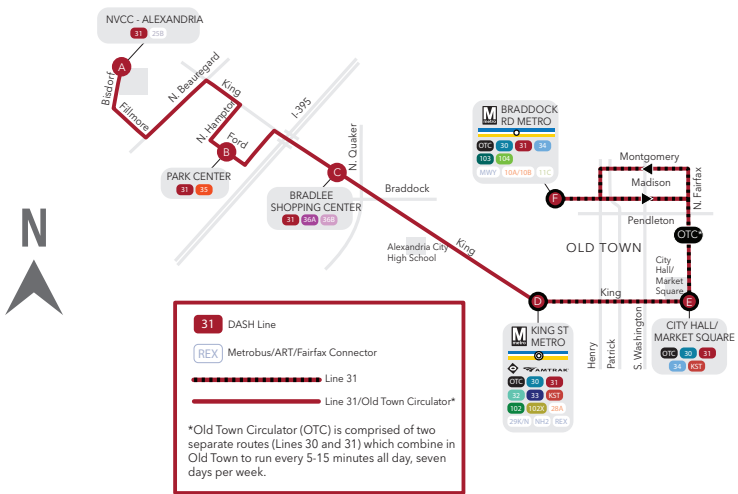

# LINE 31

## EASTBOUND

### POTOMAC RIVER

# Braddock Rd Metro

via King St - King St Metro

(SCHEDULE CONTINUED ON NEXT PAGE)

NVCC  
ALEXANDRIA

FORD AVE &  
PARK CENTER DR

BRADLEE  
SHOPPING CENTER

BAY F  
KING ST  
METRO

FAIRFAX AND KING  
CITY HALL/  
MARKET SQUARE