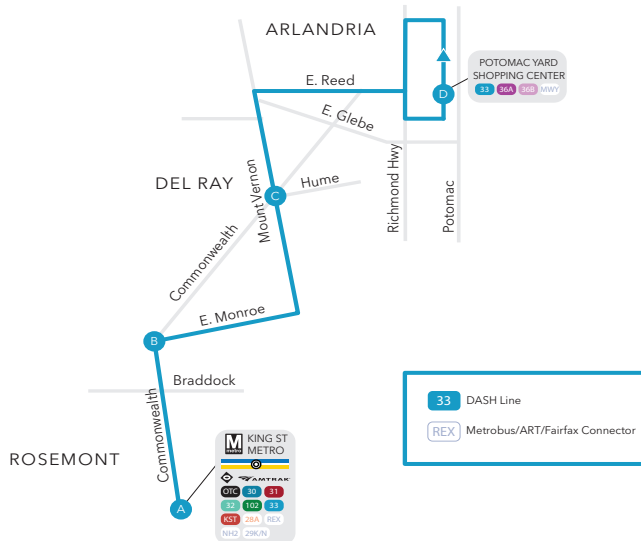

LINE 33

NORTHBOUND

SERVING:

- KING ST METRO
- COMMONWEALTH AVE
- MT VERNON AVE/ DEL RAY
- ARLANDRIA
- POTOMAC YARD

BAY H
KING ST METRO

COMMONWEALTH AVE & E NELSON AVE

MT VERNON AVE & HUME AVE

STAPLES & PETSMA
POTOMAC YARD CENTER

Potomac Yard
via Commonwealth Ave - Mt Vernon Ave

BAY H
KING ST
METRO

COMMONWEALTH AVE & E
NELSON AVE

MT VERNON AVE &
HUME AVE

STAPLES & PETSMART
POTOMAC YARD CENTER

A	B	C	D
ID #4001125	ID #4000535	ID #4000333	FINAL STOP
SATURDAY			
7:05	7:11	7:16	7:24
7:35	7:41	7:46	7:54
8:05	8:11	8:16	8:24
8:35	8:41	8:46	8:54
9:05	9:11	9:16	9:24
9:35	9:41	9:46	9:54
10:05	10:11	10:16	10:24
10:35	10:41	10:46	10:54
11:05	11:11	11:16	11:24
11:35	11:41	11:46	11:54
12:05 PM	12:11	12:16	12:24
12:35	12:41	12:46	12:54
1:05	1:11	1:16	1:24
1:35	1:41	1:46	1:54
2:05	2:11	2:16	2:24
2:35	2:41	2:46	2:54
3:05	3:11	3:16	3:24
3:35	3:41	3:46	3:54
4:05	4:11	4:16	4:24
4:35	4:41	4:46	4:54
5:05	5:11	5:16	5:24
5:35	5:41	5:46	5:54
6:05	6:11	6:16	6:24
6:35	6:41	6:46	6:54
7:05	7:11	7:16	7:24
7:35	7:41	7:46	7:54
8:05	8:11	8:16	8:24
9:05	9:11	9:16	9:24
10:05	10:11	10:16	10:24
SUNDAY			
7:05 AM	7:11	7:16	7:24
8:05	8:11	8:16	8:24
9:05	9:11	9:16	9:24
10:05	10:11	10:16	10:24
11:05	11:11	11:16	11:24
12:05 PM	12:11	12:16	12:24
1:05	1:11	1:16	1:24
2:05	2:11	2:16	2:24
3:05	3:11	3:16	3:24
4:05	4:11	4:16	4:24
5:05	5:11	5:16	5:24
6:05	6:11	6:16	6:24
7:05	7:11	7:16	7:24
8:05	8:11	8:16	8:24
9:05	9:11	9:16	9:24
10:05	10:11	10:16	10:24

LINE
33

SOUTHBOUND

SERVING:

- POTOMAC YARD
- ARLANDRIA
- MT VERNON AVE/
DEL RAY
- COMMONWEALTH
AVE
- KING ST METRO

King St Metro
via Mt. Vernon Ave - Commonwealth Ave

STAPLES & PETSMAST
POTOMAC YARD CENTER

(SCHEDULE CONTINUED ON NEXT PAGE)

STAPLES & PETSMART
POTOMAC YARD CENTER

MT.VERNON AVE &
RAYMOND AVE

COMMONWEALTH AVE &
W NELSON AVE

KING ST
METRO

D	C	B	A
ID #4000474	ID #4000331	ID #4000536	FINAL STOP

SATURDAY (CONTINUED FROM PREVIOUS PAGE)