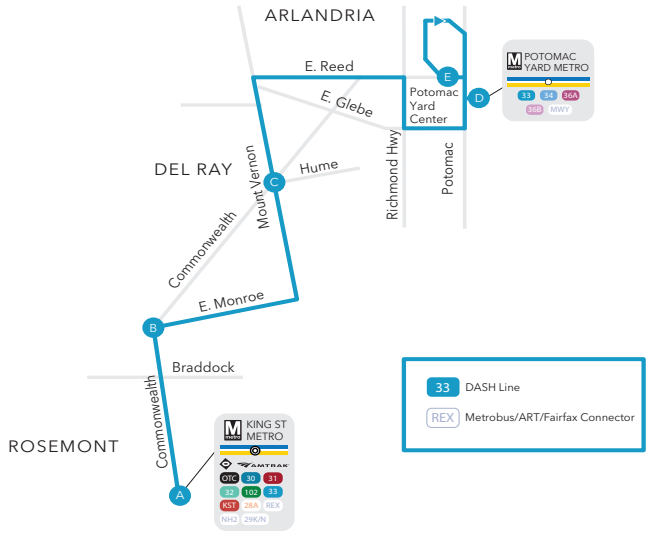

LINE 33

NORTHBOUND

SERVING:

- KING ST METRO
- COMMONWEALTH AVE
- MT VERNON AVE/ DEL RAY
- ARLANDRIA
- POTOMAC YARD METRO
- POTOMAC YARD CENTER

BAY H
KING ST METRO

COMMONWEALTH AVE & E NELSON AVE

BAY B
MT VERNON AVE & HUME AVE

Potomac Yard
via Commonwealth Ave - Mt Vernon Ave

BAY H
KING ST
METRO

COMMONWEALTH AVE
& E NELSON AVE

MT VERNON AVE &
HUME AVE

BAY B
POTOMAC YARD
METRO

OLD NAVY
POTOMAC YARD
CENTER

A	B	C	D	E
ID #4001125	ID #4000535	ID #4000333	ID #4009981	FINAL STOP
SATURDAY				
7:05 AM	7:11	7:16	7:26	7:28
7:35	7:41	7:46	7:56	7:58
8:05	8:11	8:16	8:26	8:28
8:35	8:41	8:46	8:56	8:58
9:05	9:11	9:16	9:26	9:28
9:35	9:41	9:46	9:56	9:58
10:05	10:11	10:16	10:26	10:28
10:35	10:41	10:46	10:56	10:58
11:05	11:11	11:16	11:26	11:28
11:35	11:41	11:46	11:56	11:58
12:05 PM	12:11	12:16	12:26	12:28
12:35	12:41	12:46	12:56	12:58
1:05	1:11	1:16	1:26	1:28
1:35	1:41	1:46	1:56	1:58
2:05	2:11	2:16	2:26	2:28
2:35	2:41	2:46	2:56	2:58
3:05	3:11	3:16	3:26	3:28
3:35	3:41	3:46	3:56	3:58
4:05	4:11	4:16	4:26	4:28
4:35	4:41	4:46	4:56	4:58
5:05	5:11	5:16	5:26	5:28
5:35	5:41	5:46	5:56	5:58
6:05	6:11	6:16	6:26	6:28
6:35	6:41	6:46	6:56	6:58
7:05	7:11	7:16	7:26	7:28
7:35	7:41	7:46	7:56	7:58
8:05	8:11	8:16	8:26	8:28
9:05	9:11	9:16	9:26	9:28
10:05	10:11	10:16	10:26	10:28

LINE
33

SOUTHBOUND

SERVING:

- POTOMAC YARD CENTER
- POTOMAC YARD METRO
- ARLANDRIA
- MT VERNON AVE/ DEL RAY
- COMMONWEALTH AVE
- KING ST METRO

King St Metro
via Mt. Vernon Ave - Commonwealth Ave

OLD NAVY
POTOMAC YARD
CENTER

(SCHEDULE CONTINUED ON NEXT PAGE)

OLD NAVY
POTOMAC YARD
CENTER

BAY A
POTOMAC YARD
METRO

MT.VERNON AVE &
RAYMOND AVE

COMMONWEALTH AVE
& W NELSON AVE

BAY H
KING ST
METRO

E	D	C	B	A
ID #4009982	ID #4009987	ID #4000331	ID #4000536	FINAL STOP
SATURDAY (CONTINUED FROM PREVIOUS PAGE)				
7:00	7:03	7:14	7:21	7:27
7:30	7:33	7:44	7:51	7:57
8:00	8:03	8:14	8:21	8:27
8:30	8:33	8:44	8:51	8:57
9:30	9:33	9:44	9:51	9:57
10:30	10:33	10:44	10:51	10:57