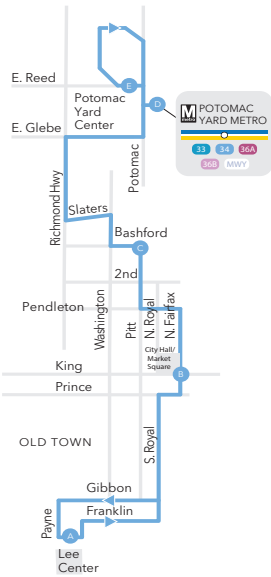

LINE 34

NORTHBOUND

SERVING:

- LEE CENTER
- S ROYAL ST
- CITY HALL
- N FAIRFAX ST
- SLATERS LANE
- POTOMAC YARD METRO
- POTOMAC YARD CENTER

34 DASH Line
REX Metrobus/ART/Fairfax Connector

POTOMAC RIVER

JEFFERSON & FAYETTE LEE CENTER	FAIRFAX AND KING CITY HALL/MARKET SQUARE	BASHFORD LN & N PITT ST	BAY B POTOMAC YARD METRO	OLD NAVY POTOMAC YARD CENTER
--	--	------------------------------------	------------------------------------	--

Potomac Yard Metro

via S Royal St - N Fairfax St

A	B	C	D	E
ID #4000551	ID #4000743	ID #4000761	ID #4009981	FINAL STOP
SATURDAY				
6:30 AM	6:37	6:44	6:52	6:54
7:00	7:07	7:14	7:22	7:24
7:30	7:37	7:44	7:52	7:54
8:00	8:07	8:14	8:22	8:24
8:30	8:37	8:44	8:52	8:54
9:00	9:07	9:14	9:22	9:24
9:30	9:37	9:44	9:52	9:54
10:00	10:07	10:14	10:22	10:24
10:30	10:37	10:44	10:52	10:54
11:00	11:07	11:14	11:22	11:24
11:30	11:37	11:44	11:52	11:54
12:00 PM	12:07	12:14	12:22	12:24
12:30	12:37	12:44	12:52	12:54
1:00	1:07	1:14	1:22	1:24
1:30	1:37	1:44	1:52	1:54
2:00	2:07	2:14	2:22	2:24
2:30	2:37	2:44	2:52	2:54
3:00	3:07	3:14	3:22	3:24
3:30	3:37	3:44	3:52	3:54
4:00	4:07	4:14	4:22	4:24
4:30	4:37	4:44	4:52	4:54
5:00	5:07	5:14	5:22	5:24
5:30	5:37	5:44	5:52	5:54
6:00	6:07	6:14	6:22	6:24
6:30	6:37	6:44	6:52	6:54
7:00	7:07	7:14	7:22	7:24
7:30	7:37	7:44	7:52	7:54
8:00	8:07	8:14	8:22	8:24
9:00	9:07	9:14	9:22	9:24
10:00	10:07	10:14	10:22	10:24

LINE
34

SOUTHBOUND

SERVING:

- POTOMAC YARD CENTER
- POTOMAC YARD METRO
- N FAIRFAX ST
- CITY HALL
- S ROYAL ST
- LEE CENTER

Lee Center
via N Fairfax - S Royal St

OLD NAVY
POTOMAC YARD CENTER

BAY A
POTOMAC YARD METRO

(SCHEDULE CONTINUED ON NEXT PAGE)

OLD NAVY
**POTOMAC YARD
CENTER**

BAY A
**POTOMAC YARD
METRO**

**BASHFORD LN &
N PITT ST**

FAIRFAX AND KING
**CITY HALL/MARKET
SQUARE**

JEFFERSON & FAYETTE
LEE CENTER

A	B	C	D	E
ID #4009982	ID #4009987	ID #4000761	ID #4000743	FINAL STOP