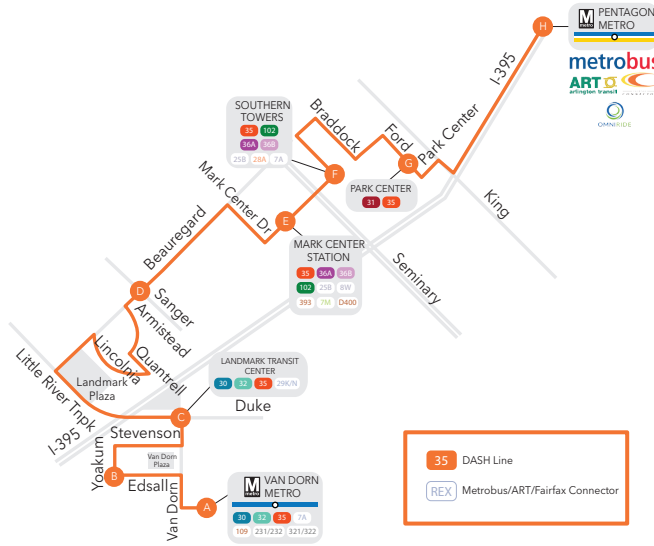

LINE 35

NORTHBOUND

SERVING:

- VAN DORN METRO
- YOAKUM PKWY
- LANDMARK TRANSIT CENTER
- LANDMARK PLAZA
- BEAUREGARD ST
- MARK CENTER
- SOUTHERN TOWERS
- PARK CENTER
- PENTAGON METRO

Pentagon Metro
 via Yoakum Pkwy - Beauregard St

BAY C VAN DORN METRO	YOAKUM PKWY & EDSALL RD	BAY A LANDMARK TRANSIT CENTER	N BEAUREGARD ST & SANGER AVE	BAY 02 MARK CENTER STATION	STRATFORD BLDG SOUTHERN TOWERS	FORD AVE & PARK CENTER DR	PENTAGON METRO
A	B	C	D	E	F	G	H
ID #4000822	ID #4000063	ID #4001134	ID #4000299	ID #4001022	ID #4000340	ID #4000715	FINAL STOP
WEEKDAY							
4:21 AM	4:29	4:34	4:48	4:56	4:57	5:02	5:16
4:41	4:49	4:54	5:08	5:16	5:17	5:22	5:36
5:01	5:09	5:14	5:28	5:36	5:37	5:42	5:56
5:16	5:24	5:29	5:43	5:51	5:52	5:57	6:11
5:31	5:39	5:44	5:58	6:06	6:07	6:12	6:26
5:46	5:54	5:59	6:13	6:21	6:22	6:27	6:41
6:01	6:09	6:14	6:28	6:36	6:37	6:42	7:03
6:11	6:19	6:24	6:38	6:46	6:47	6:52	7:13
6:21	6:29	6:34	6:48	6:56	6:57	7:02	7:23
6:31	6:39	6:44	6:58	7:06	7:07	7:12	7:33
6:41	6:49	6:54	7:08	7:16	7:17	7:22	7:43

BAY C VAN DORN METRO	YOAKUM PKWY & EDSALL RD	BAY A LANDMARK TRANSIT CENTER	N BEAUREGARD ST & SANGER AVE	BAY 02 MARK CENTER STATION	STRATFORD BLDG SOUTHERN TOWERS	FORD AVE & PARK CENTER DR	PENTAGON METRO
A	B	C	D	E	F	G	H
ID #4000822	ID #4000063	ID #4001134	ID #4000299	ID #4001022	ID #4000340	ID #4000715	FINAL STOP

LINE
35

SOUTHBOUND

SERVING:

- PENTAGON METRO
- PARK CENTER
- SOUTHERN TOWERS
- BEAUREGARD ST
- LANDMARK PLAZA
- LANDMARK TRANSIT CENTER
- YOAKUM PKWY
- VAN DORN METRO

Van Dorn Metro
via Beauregard St - Yoakum Pkwy