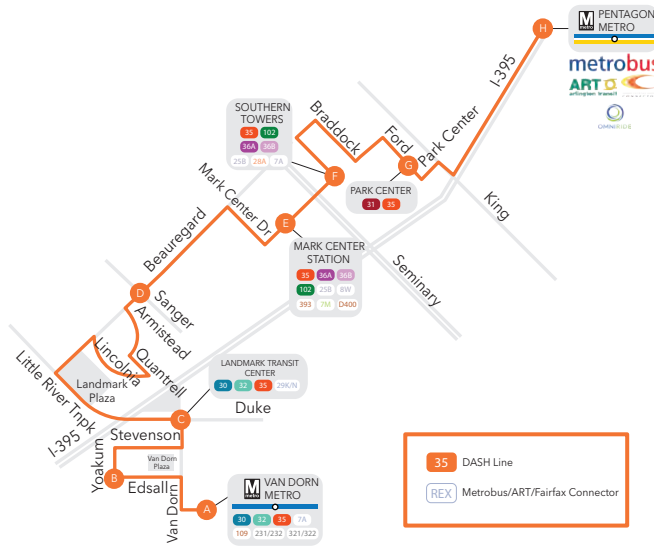

LINE 35

NORTHBOUND

SERVING:

- VAN DORN METRO
- YOAKUM PKWY
- LANDMARK TRANSIT CENTER
- LANDMARK PLAZA
- BEAUREGARD ST
- MARK CENTER
- SOUTHERN TOWERS
- PARK CENTER
- PENTAGON METRO

Pentagon Metro
via Yoakum Pkwy - Beauregard St

BAY C VAN DORN METRO	YOAKUM PKWY & EDSALL RD	BAY A LANDMARK TRANSIT CENTER	N BEAUREGARD ST & SANGER AVE	BAY 02 MARK CENTER STATION	STRATFORD BLDG SOUTHERN TOWERS	FORD AVE & PARK CENTER DR	PENTAGON METRO
A	B	C	D	E	F	G	H
ID #4000822	ID #4000063	ID #4001134	ID #4000299	ID #4001022	ID #4000340	ID #4000715	FINAL STOP
WEEKDAY							
4:21 AM	4:29	4:34	4:48	4:56	4:57	5:02	5:16
4:41	4:49	4:54	5:08	5:16	5:17	5:22	5:36
5:01	5:09	5:14	5:28	5:36	5:37	5:42	5:56
5:16	5:24	5:29	5:43	5:51	5:52	5:57	6:11
5:31	5:39	5:44	5:58	6:06	6:07	6:12	6:26
5:46	5:54	5:59	6:13	6:21	6:22	6:27	6:41
6:01	6:09	6:14	6:28	6:36	6:37	6:42	7:03
6:11	6:19	6:24	6:38	6:46	6:47	6:52	7:13
6:21	6:29	6:34	6:48	6:56	6:57	7:02	7:23
6:31	6:39	6:44	6:58	7:06	7:07	7:12	7:33
6:41	6:49	6:54	7:08	7:16	7:17	7:22	7:43

BAY C	BAY A	BAY A	BAY 02	STRATFORD BLDG	FORD AVE &	PENTAGON	
VAN DORN METRO	YOAKUM PKWY & EDSALL RD	LANDMARK TRANSIT CENTER	N BEAUREGARD ST & SANGER AVE	MARK CENTER STATION	SOUTHERN TOWERS	PARK CENTER DR	METRO
A	B	C	D	E	F	G	H
ID #4000822	ID #4000063	ID #4001134	ID #4000299	ID #4001022	ID #4000340	ID #4000715	FINAL STOP

BAY U7 STRATFORD BLDG BAY O6 N BEAUREGARD BAY B
PENTAGON METRO FORD AVE & PARK CENTER SOUTHERN TOWERS MARK CENTER STATION ST & SANGER AVE LANDMARK TRANSIT CENTER & S WHITING ST STEVENSON AVE VAN DORN METRO