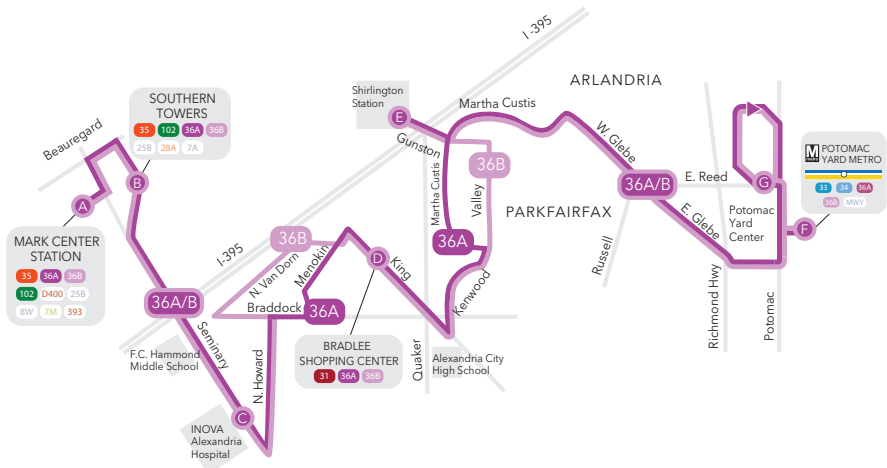

LINE
36 A/B

EASTBOUND

SERVING:

- MARK CENTER
- SOUTHERN TOWERS
- ALEXANDRIA HOSPITAL
- MENOKIN DR/ PARK PLACE
- BRADLEE SHOPPING CENTER
- SHIRLINGTON STATION
- PARKFAIRFAX
- W GLEBE ROAD
- POTOMAC YARD METRO
- POTOMAC YARD CENTER

Potomac Yard
via Menokin Dr/Park Place -
Shirlington - Glebe Rd

36A DASH Line
REX Metrobus/ART/Fairfax Connector

* Line 36A and 36B trips will alternate every 15 minutes all day, seven days per week.

LINE A/B	BAY 06 MARK CENTER STATION	SOUTHERN TOWERS	INOVA ALEXANDRIA HOSPITAL	BRADLEE SHOPPING CENTER	BAY G SHIRLINGTON STATION	BAY B POTOMAC YARD METRO	OLD NAVY POTOMAC YARD CENTER
	A	B	C	D	E	F	G
	ID #4001018	ID #4000360	ID #4001489	ID #4000591	ID #6001365	ID #4009981	FINAL STOP
WEEKDAY							
A	6:00 AM	6:02	6:08	6:19	6:30	6:44	6:46
B	6:15	6:17	6:23	6:34	6:45	6:58	7:00
A	6:30	6:32	6:38	6:49	7:00	7:14	7:16
B	6:45	6:47	6:53	7:04	7:15	7:28	7:30
A	7:00	7:02	7:08	7:19	7:30	7:44	7:46
B	7:15	7:17	7:23	7:34	7:45	7:58	8:00
A	7:30	7:32	7:38	7:49	8:00	8:14	8:16
B	7:45	7:47	7:53	8:04	8:15	8:28	8:30
A	8:00	8:02	8:08	8:19	8:30	8:44	8:46
B	8:15	8:17	8:23	8:34	8:45	8:58	9:00
A	8:30	8:32	8:38	8:49	9:00	9:14	9:16
B	8:45	8:47	8:53	9:04	9:15	9:28	9:30
A	9:00	9:02	9:08	9:19	9:30	9:44	9:46
B	9:15	9:17	9:23	9:34	9:45	9:58	10:00
A	9:30	9:32	9:38	9:49	10:00	10:14	10:16
B	9:45	9:47	9:53	10:04	10:15	10:28	10:30
A	10:00	10:02	10:08	10:19	10:30	10:44	10:46
B	10:15	10:17	10:23	10:34	10:45	10:58	11:00
A	10:30	10:32	10:38	10:49	11:00	11:14	11:16
B	10:45	10:47	10:53	11:04	11:15	11:28	11:30
A	11:00	11:02	11:08	11:19	11:30	11:44	11:46
B	11:15	11:17	11:23	11:34	11:45	11:58	12:00 PM
A	11:30	11:32	11:38	11:49	12:00 PM	12:14	12:16
B	11:45	11:47	11:53	12:04 PM	12:15	12:28	12:30
A	12:00 PM	12:02	12:08	12:19	12:30	12:44	12:46
B	12:15	12:17	12:23	12:34	12:45	12:58	1:00
A	12:30	12:32	12:38	12:49	1:00	1:14	1:16
B	12:45	12:47	12:53	1:04	1:15	1:28	1:30
A	1:00	1:02	1:08	1:19	1:30	1:44	1:46
B	1:15	1:17	1:23	1:34	1:45	1:58	2:00
A	1:30	1:32	1:38	1:49	2:00	2:14	2:16
B	1:45	1:47	1:53	2:04	2:15	2:28	2:30
A	2:00	2:02	2:08	2:19	2:30	2:44	2:46
B	2:15	2:17	2:23	2:34	2:45	2:58	3:00

(SCHEDULE CONTINUED ON NEXT PAGE)