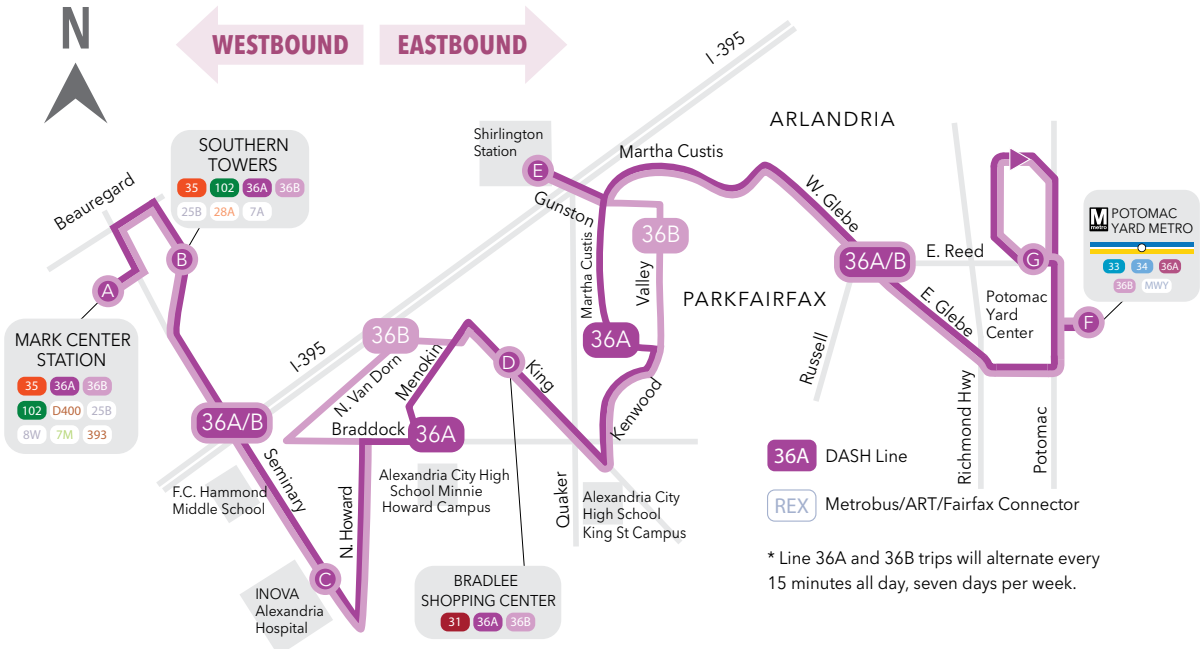

LINE 36 A/B

Eastbound

Mark Center → Potomac Yard Center

Serving
 Mark Center > Southern Towers > Alexandria Hospital > Menokin Dr/Park Place > ACHS Minnie Howard Campus (36A only) > Bradlee Shopping Center > ACHS King St Campus > Shirlington Station > Parkfairfax > W Glebe Rd > Potomac Yard Metro > Potomac Yard Center

1/20 (Martin Luther King, Jr. Day), 2/17 (President's Day), 10/13 (Indigenous People's Day)

LINE A/B	BAY 06 MARK CENTER STATION ID #4001018	SOUTHERN TOWERS ID #4000360	INOVA ALEXANDRIA HOSPITAL ID #4001489	BRADLEE SHOPPING CENTER ID #4000591	BAY G SHIRLINGTON STATION ID #6001365	BAY B POTOMAC YARD METRO ID #4009981	OLD NAVY POTOMAC YARD CENTER FINAL STOP
	A	B	C	D	E	F	G
MONDAY - FRIDAY							
36A	5:55a	5:58a	6:03a	6:12a	6:22a	6:36a	6:38a
36B	6:10a	6:13a	6:18a	6:27a	6:37a	6:51a	6:53a
36A	6:25a	6:28a	6:33a	6:42a	6:52a	7:06a	7:08a
36B	6:40a	6:43a	6:48a	6:57a	7:07a	7:21a	7:23a
36A	6:55a	6:58a	7:03a	7:12a	7:22a	7:36a	7:38a
36B	7:10a	7:13a	7:18a	7:27a	7:37a	7:51a	7:53a
36A	7:25a	7:28a	7:33a	7:42a	7:52a	8:06a	8:08a
36B	7:40a	7:43a	7:48a	7:57a	8:07a	8:21a	8:23a
36A	7:55a	7:58a	8:03a	8:12a	8:22a	8:36a	8:38a
36A	8:02a	8:05a	8:10a	8:19a	--	--	--
36B	8:10a	8:13a	8:18a	8:27a	8:37a	8:51a	8:53a
36A	8:25a	8:28a	8:33a	8:42a	8:52a	9:06a	9:08a
36B	8:40a	8:43a	8:48a	8:57a	9:07a	9:21a	9:23a
36A	8:55a	8:58a	9:03a	9:12a	9:22a	9:36a	9:38a
36B	9:10a	9:13a	9:18a	9:27a	9:37a	9:51a	9:53a

LINE 36 A/B

Westbound

Potomac Yard Center → Mark Center

Serving

Potomac Yard Center > Potomac Yard Metro > W Glebe Rd > Parkfarfax > Shirlington Station > ACHS King Street Campus > Bradlee Shopping Center > ACHS Minnie Howard Campus (36A only) > Menokin Dr/Park Place > Alexandria Hospital > Southern Towers > Mark Center