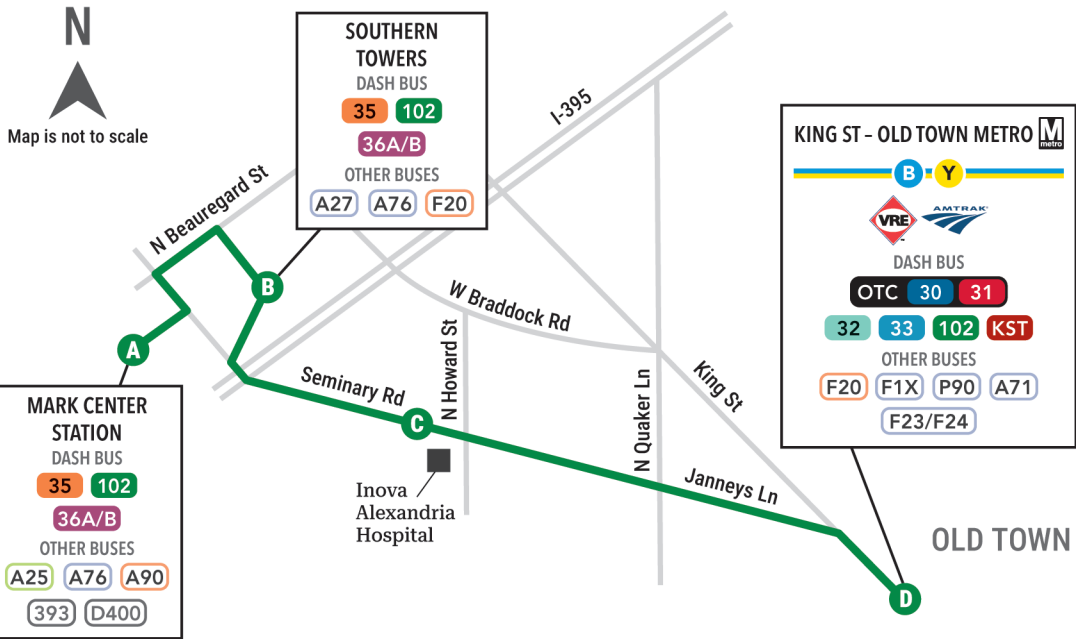

LINE 102

Eastbound

Serving
Mark Center • Southern Towers • Burke Library (Seminary Road) •
Inova Alexandria Hospital • King St-Old Town Metro

Mark Center → King Street-Old Town

POTOMAC RIVER

	BAY 3 MARK CENTER STATION ID #4001014	GRAHAM BUILDING SOUTHERN TOWERS ID #4000360	SEMINARY RD & N HOWARD ST INOVA ALEXANDRIA HOSPITAL ID #4000489	KING ST - OLD TOWN METRO FINAL STOP
	A	B	C	D
5:00a		5:02a	5:09a	5:23a
5:30a		5:32a	5:39a	5:53a
6:00a		6:02a	6:09a	6:23a
6:30a		6:32a	6:39a	6:53a
7:00a		7:02a	7:09a	7:23a
7:30a		7:32a	7:39a	7:53a
8:00a		8:02a	8:09a	8:23a
8:30a		8:32a	8:39a	8:53a
9:00a		9:02a	9:09a	9:23a
9:30a		9:32a	9:39a	9:53a
10:00a		10:02a	10:09a	10:23a
11:00a		11:02a	11:09a	11:23a
12:00p		12:02p	12:09p	12:23p
1:00p		1:02p	1:09p	1:23p
2:00p		2:02p	2:09p	2:23p
3:00p		3:02p	3:09p	3:23p
3:30p		3:32p	3:39p	3:53p
4:00p		4:02p	4:09p	4:23p
4:30p		4:32p	4:39p	4:53p
5:00p		5:02p	5:09p	5:23p
5:30p		5:32p	5:39p	5:53p
6:00p		6:02p	6:09p	6:23p
6:30p		6:32p	6:39p	6:53p
7:00p		7:02p	7:09p	7:23p
7:30p		7:32p	7:39p	7:53p
8:00p		8:02p	8:09p	8:23p

MONDAY - FRIDAY