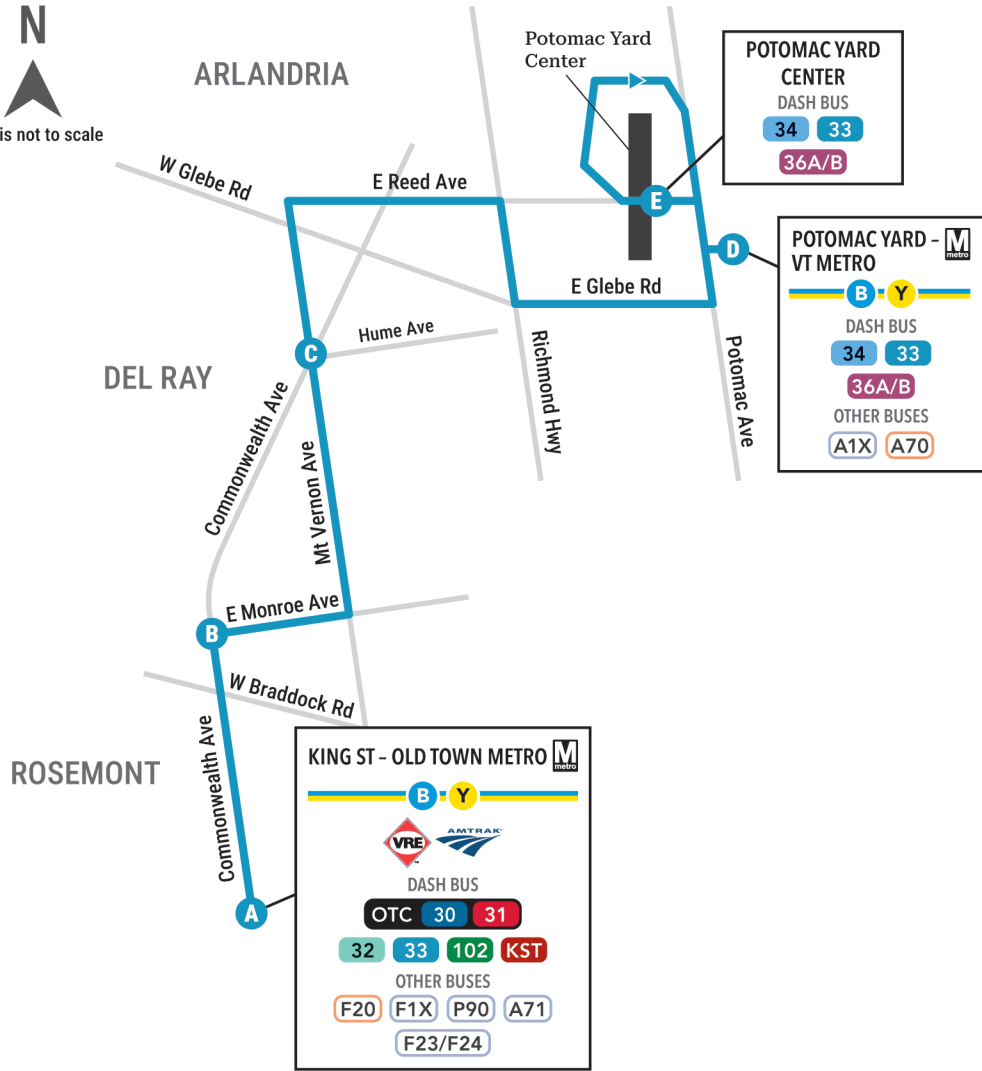

LINE 33

Northbound

King Street-Old Town Metro → Potomac Yard Center

Serving
King Street-Old Town Metro • Duncan Library (Commonwealth Ave) • Del Ray (Mt Vernon Ave) • Leonard "Chick" Armstrong Recreation Center • Arlandria • Four Mile Run Park • Potomac Yard-VT Metro • Potomac Yard Center

POTOMAC RIVER

POTOMAC YARD CENTER
DASH BUS
34 33
36A/B

POTOMAC YARD - VT METRO
B - Y
DASH BUS
34 33
36A/B
OTHER BUSES
A1X A70

KING ST - OLD TOWN METRO
B - Y
VRE AMTRAK
DASH BUS
OTC 30 31
32 33 102 KST
OTHER BUSES
F20 F1X P90 A71
F23/F24

Holiday Service

Saturday-Sunday schedules will be in effect on the following holidays:

- **Martin Luther King, Jr. Day**
- **President's Day**
- **Memorial Day**
- **Independence Day***
- **Labor Day**
- **Indigenous People's Day**
- **Thanksgiving Day**
- **Christmas Day***
- **New Year's Day***

*When a federal holiday falls on a weekend, the Saturday-Sunday schedule will be in effect on the day the holiday is observed, either the Friday before or the Monday after.