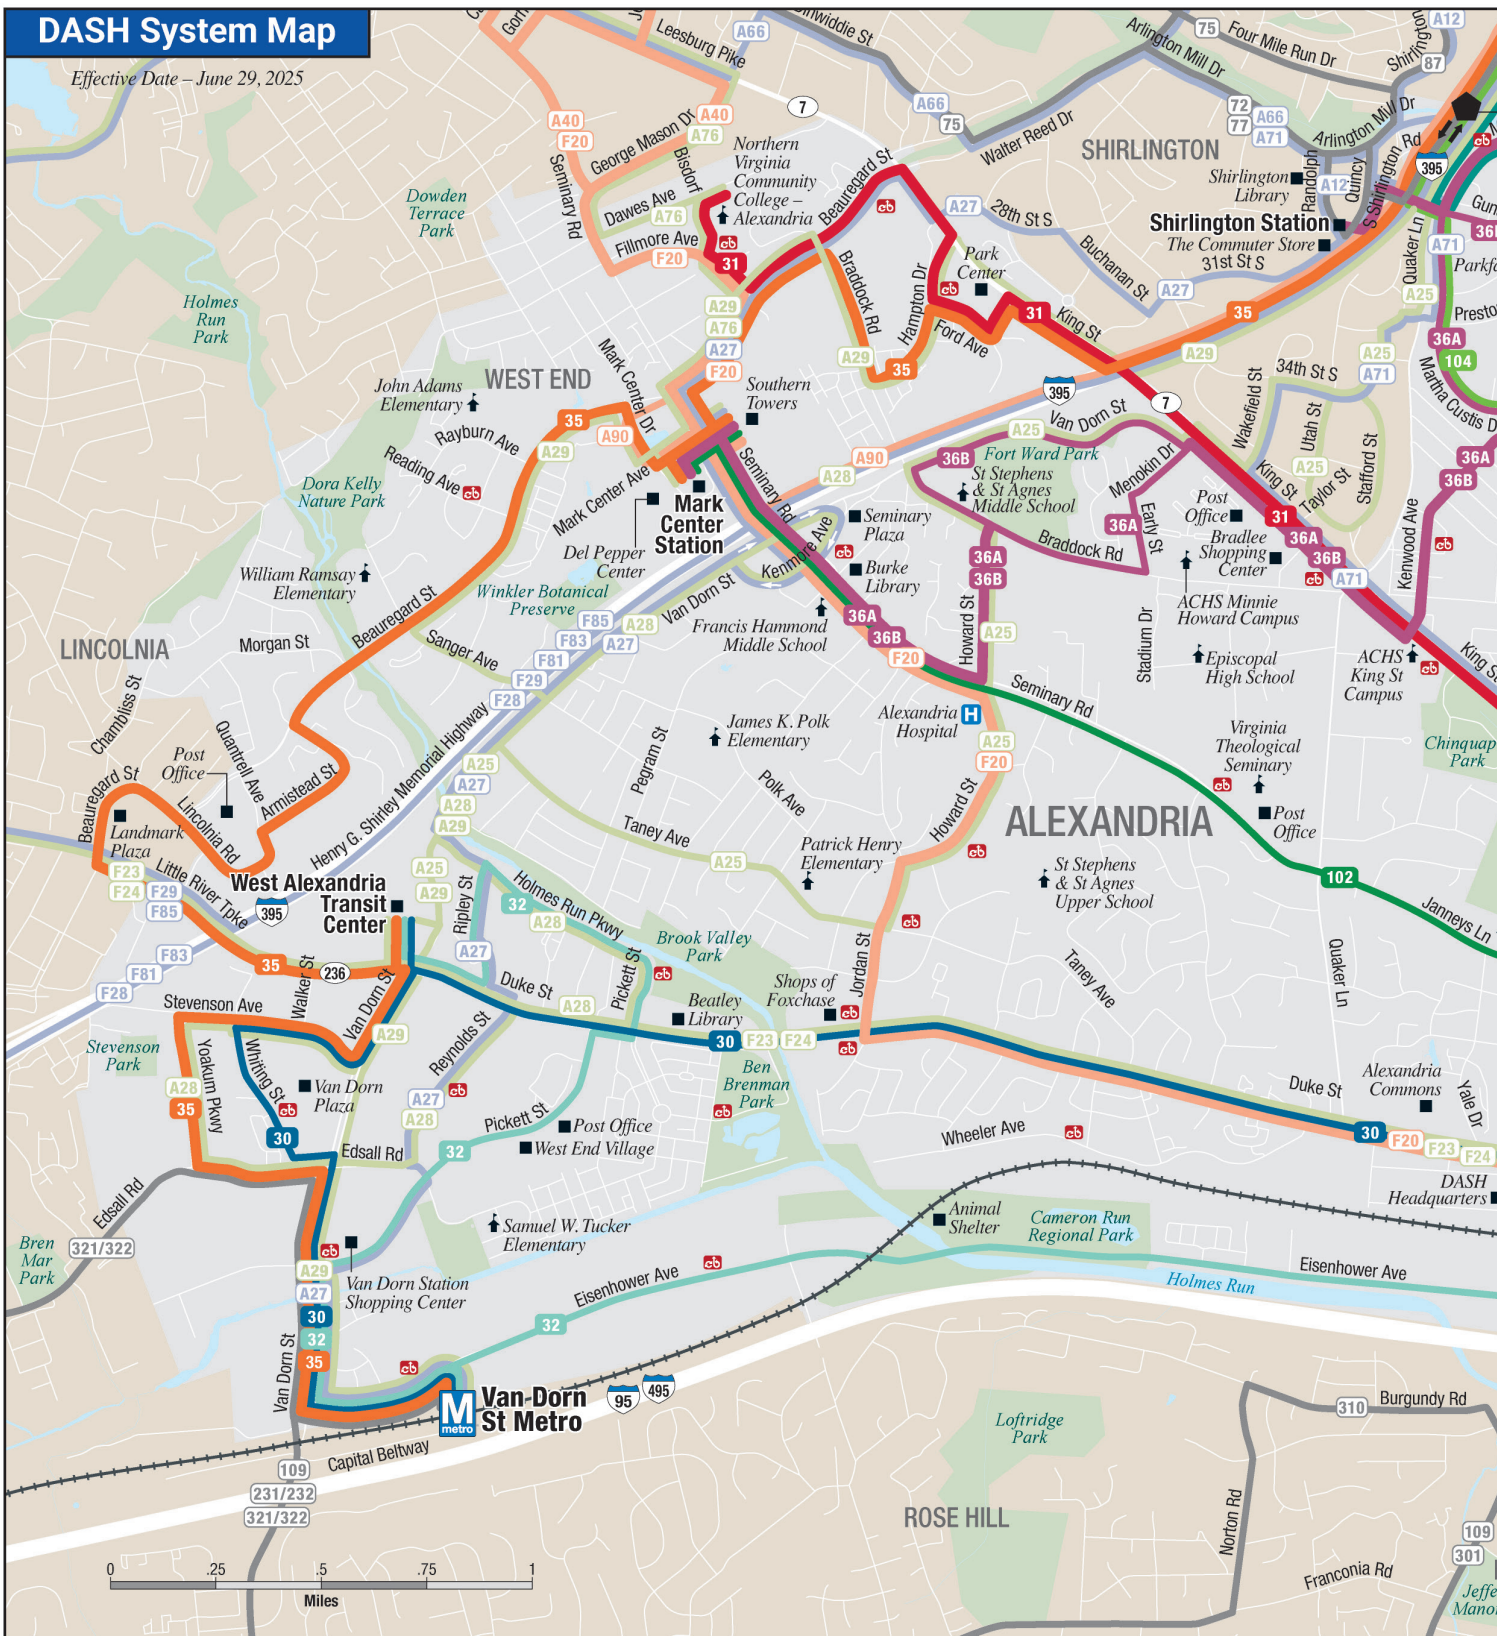

LINE 36A/B 42

Mark Center • Southern Towers • Inova Alexandria Hospital • Alexandria City High School • Shirlington Station • Potomac Yard-VT Metro • Potomac Yard Center

LINE 102 50

Mark Center • Southern Towers • Inova Alexandria Hospital • King St-Old Town Metro

LINE 103 52

Braddock Road Metro • Arlandria • Pentagon Transit Center

LINE 104 54

Braddock Road Metro • Pentagon Transit Center

DASH System Map

Effective Date – June 29, 2025

Route List

-  **00** DASH Frequent Routes
Every 15 minutes or better, all day, seven days per week
-  **00** DASH 7-Day Route
-  **000** DASH Weekday Only
-  **OTC** Old Town Circulator
-  **KST** King Street Trolley
-  **000** Metrobus Frequent Route
-  **000** Metrobus Route
-  **000** Metrobus Weekday Only
-  **000** ART/Fairfax Connector

Legend

-  Metrorail Station
-  Metrorail Line
-  Virginia Rail Express (VRE) Station
-  Amtrak Station
-  Capital Bikeshare
-  Point of Interest
-  Hospital
-  School
-  Interstate
-  US Highway
-  State Highway

The King Street Trolley carries riders between the King Street-Old Town Metro and City Hall/Market Square.

With stops every couple of blocks, it's perfect for exploring all the shops, restaurants, and attractions Alexandria's historic main street has to offer.