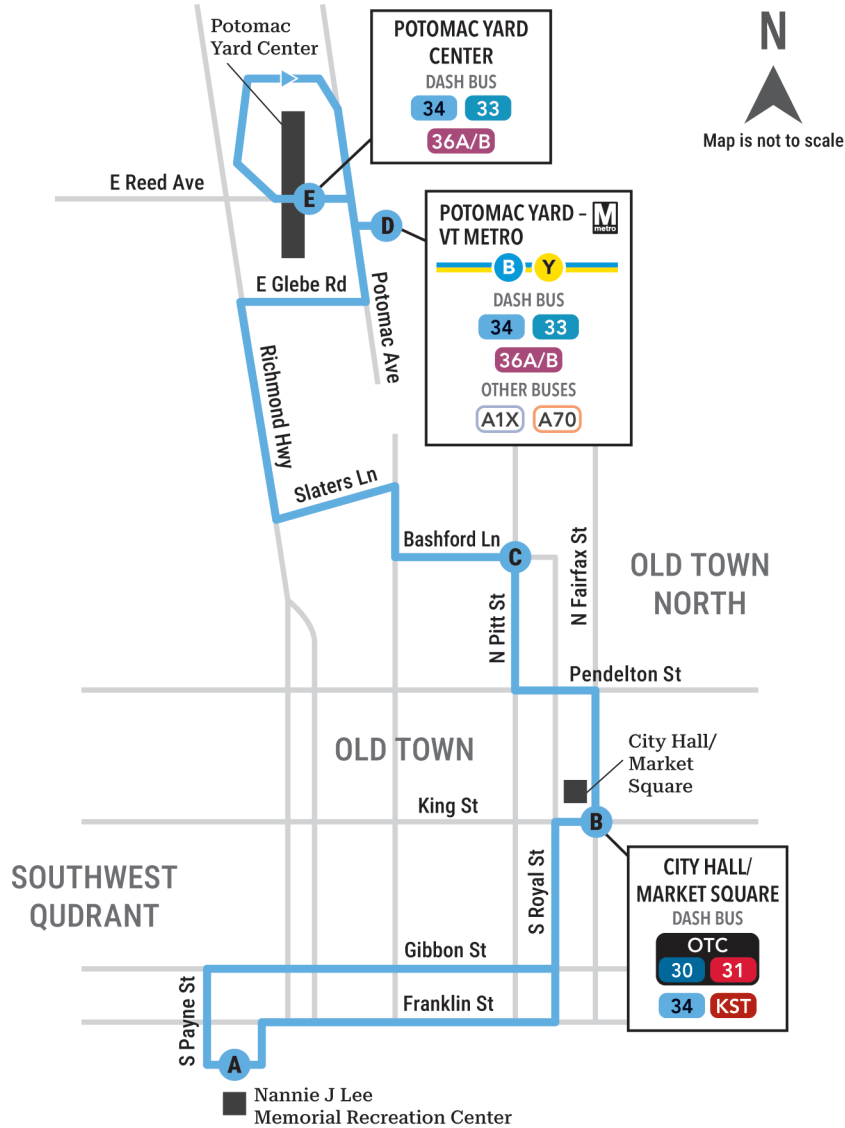

LINE 34

Northbound

Lee Center → Potomac Yard Center

Serving
Nannie J Lee Recreation Center • City Hall/Market Square • Old Town Alexandria • Slaters Lane • Eugene Simpson Stadium Park • Potomac Yard-VT Metro • Potomac Yard Center

Holiday Service

Saturday-Sunday schedules will be in effect on the following holidays:

- **Martin Luther King, Jr. Day**
- **President's Day**
- **Memorial Day**
- **Independence Day***
- **Labor Day**
- **Indigenous People's Day**
- **Thanksgiving Day**
- **Christmas Day***
- **New Year's Day***

*When a federal holiday falls on a weekend, the Saturday-Sunday schedule will be in effect on the day the holiday is observed, either the Friday before or the Monday after.