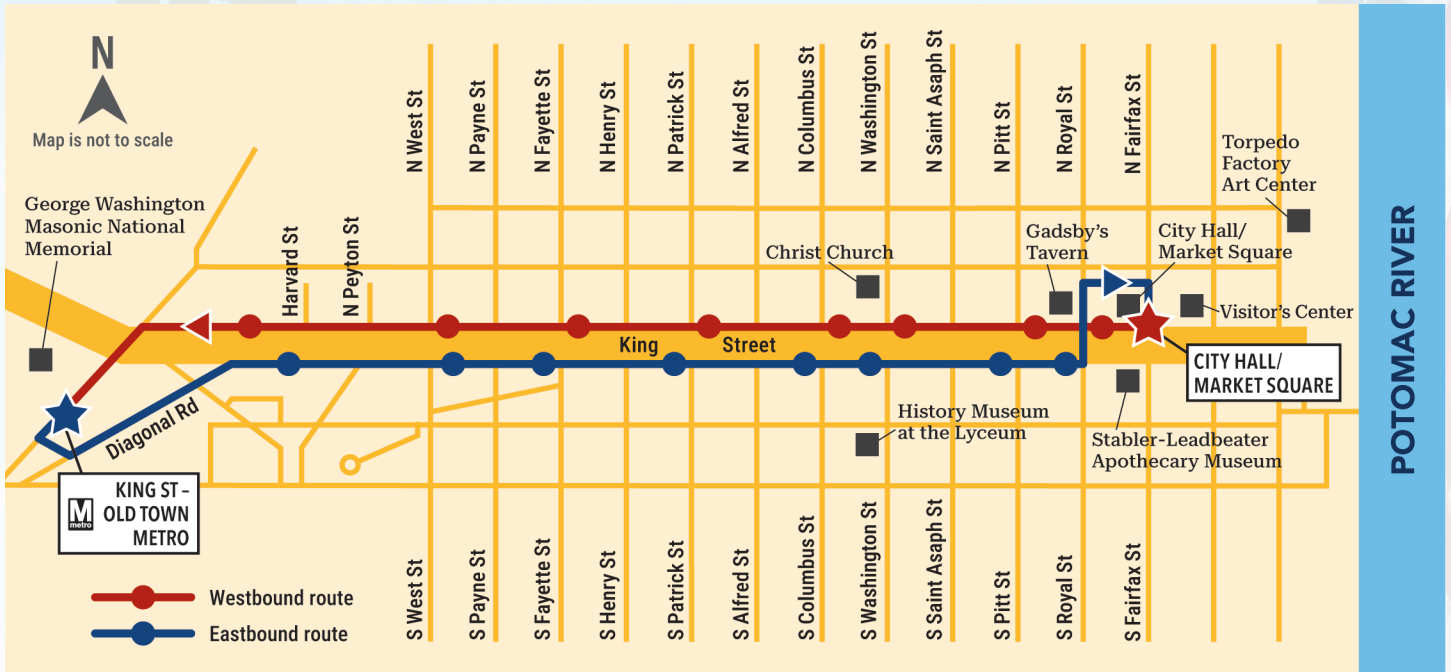

Accessibility

The King Street Trolley is equipped with wheelchair ramps and bike racks as well as automated stop announcements. Only service animals are welcome aboard trolley buses.