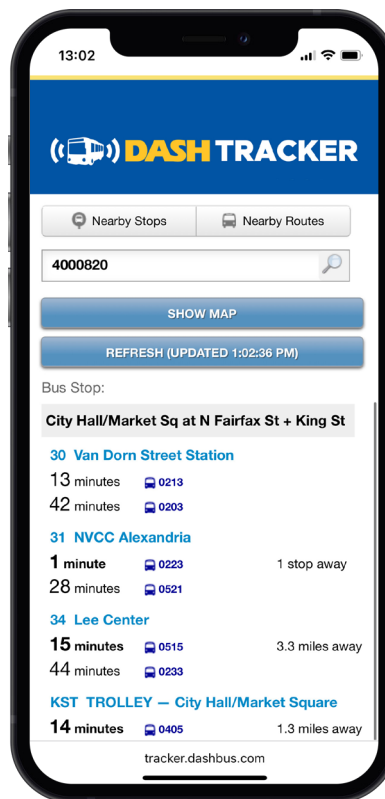

Get real-time bus arrivals at any DASH bus stop

1. Locate the Stop ID on the bus stop sign
 2. Use DASH rider tools:
 - Visit dashbus.com/tracker and enter the Stop ID in the search bar
- or**
- Text DASHBUS plus the Stop ID to **41411**

ALEXANDRIA TRANSIT COMPANY
DASH
703.746.DASH DASHBUS.COM

N Fairfax St & King St
STOP ID 4000820

30	Landmark/ Van Dorn M
31	NVCC Alexandria
34	Lee Center

WHERE'S MY BUS?
DASHTRACKER
VISIT [DASHBUS.COM/TRACKER](https://dashbus.com/tracker) OR
TEXT [DASHBUS 400820](https://dashbus.com/tracker) TO 41411

Plan your trip with the DASH Tracker

See real-time arrivals for any DASH stop at dashbus.com/tracker

Finding Your Bus

A All DASH buses display the route number and destination above the windshield and on the sides of the bus.