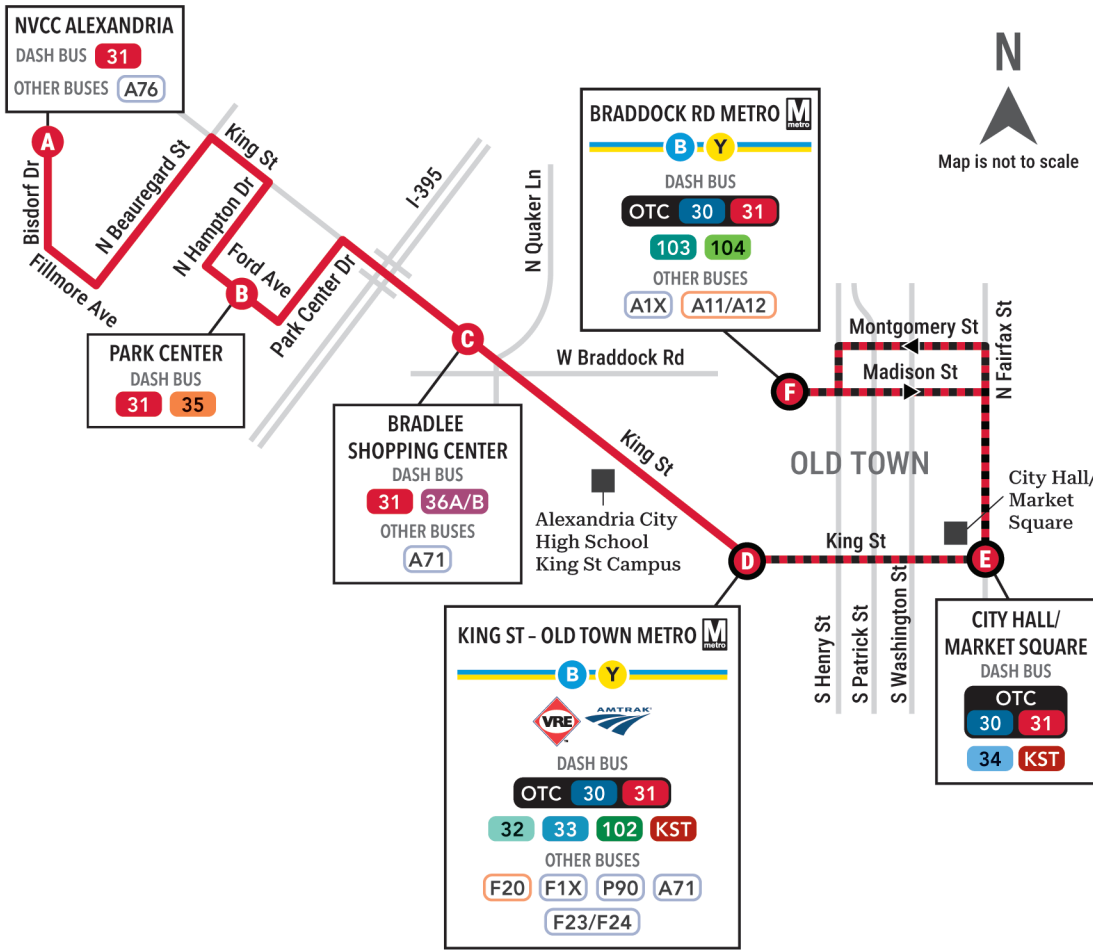

The King Street Trolley carries riders between the King Street-Old Town Metro and City Hall/Market Square.

With stops every couple of blocks, it's perfect for exploring all the shops, restaurants, and attractions Alexandria's historic main street has to offer.

OTC 30 31 Old Town Circulator

The Old Town Circulator (OTC) combines Lines 30 & 31 in Old Town Alexandria, running every 5–15 minutes all day, seven days per week.

Holiday Service

Saturday-Sunday schedules will be in effect on the following holidays:

*When a federal holiday falls on a weekend, the Saturday-Sunday schedule will be in effect on the day the holiday is observed, either the Friday before or the Monday after.

POTOMAC RIVER

BAY B VAN DORN ST METRO ID #4000821	EDSALL RD & S WHITING ST ID #4000052	BAY E W ALEXANDRIA TRANSIT CTR ID #4001160	DUKE ST & S JORDAN ST ID #4000120	DUKE ST & S QUAKER LN ID #4000061	BAY F KING ST - OLD TOWN METRO ID #4001123	FAIRFAX AND KING CITY HALL/ MARKET SQ ID #4000743	BAY D BRADDOCK RD METRO FINAL STOP
---	---	--	--------------------------------------	--------------------------------------	--	---	--

POTOMAC RIVER

OTC 30 31

Old Town Circulator

The Old Town Circulator (OTC) combines Lines 30 & 31 in Old Town Alexandria, running every 5–15 minutes all day, seven days per week.

Holiday Service

Saturday-Sunday schedules will be in effect on the following holidays: