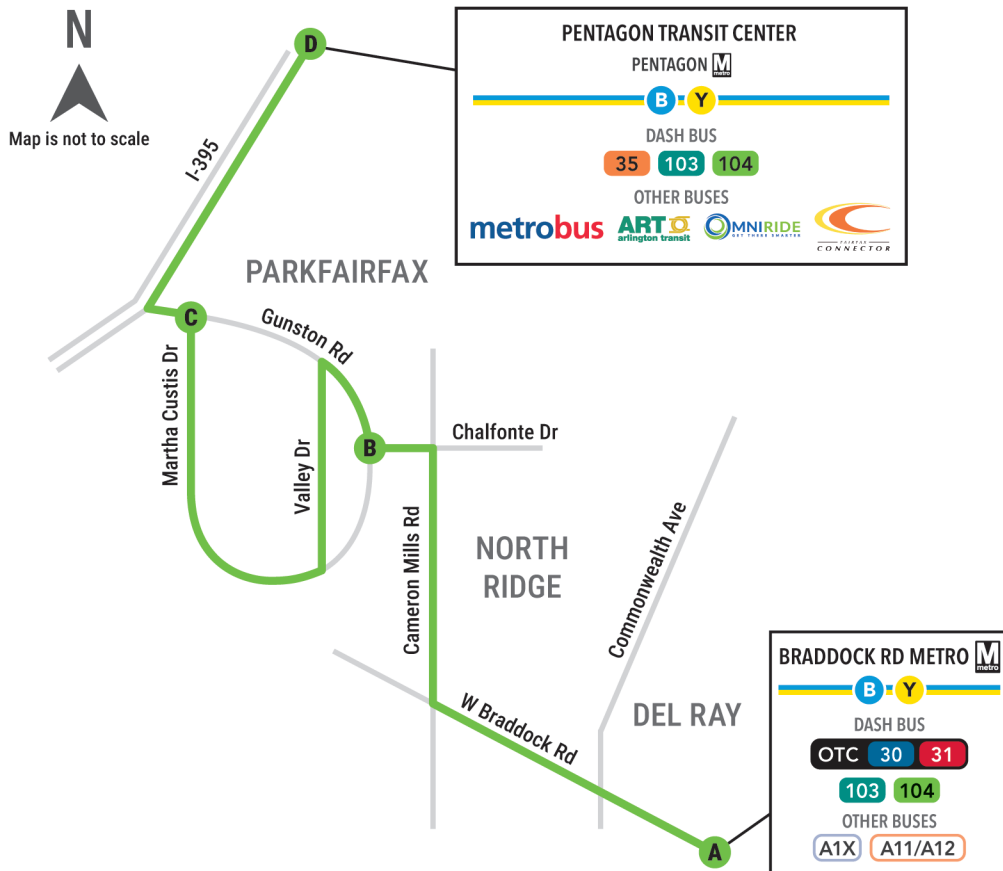

LINE 104

Northbound

Serving
Braddock Road Metro • Parkfairfax • Pentagon Transit Center

Braddock Road Metro → **Pentagon Transit Center**

BAY E
BRADDOCK ROAD METRO
ID #4000591

GUNSTON RD & CHALFONTE DR
ID #4000727

MARTHA CUSTIS DR & GUNSTON RD
ID #4000840

PENTAGON TRANSIT CENTER
FINAL STOP

	A	B	C	D
MONDAY - FRIDAY	6:15a	6:22a	6:29a	6:38a
	6:45a	6:52a	6:59a	7:08a
	7:15a	7:22a	7:29a	7:38a
	7:45a	7:55a	8:02a	8:11a
	8:15a	8:25a	8:32a	8:41a
	8:45a	8:55a	9:01a	9:10a
	9:15a	9:25a	9:31a	9:40a
	9:45a	9:53a	9:59a	10:08a
	3:15p	3:23p	3:29p	3:38p
	3:45p	3:55p	3:59p	4:06p
	4:15p	4:25p	4:29p	4:36p
	4:45p	4:55p	4:59p	5:06p
	5:15p	5:25p	5:29p	5:36p
	5:45p	5:55p	5:59p	6:06p
	6:15p	6:25p	6:29p	6:36p
6:45p	6:55p	6:59p	7:06p	
7:15p	7:25p	7:29p	7:36p	
7:45p	7:55p	7:59p	8:06p	
8:15p	8:25p	8:29p	8:36p	

POTOMAC RIVER