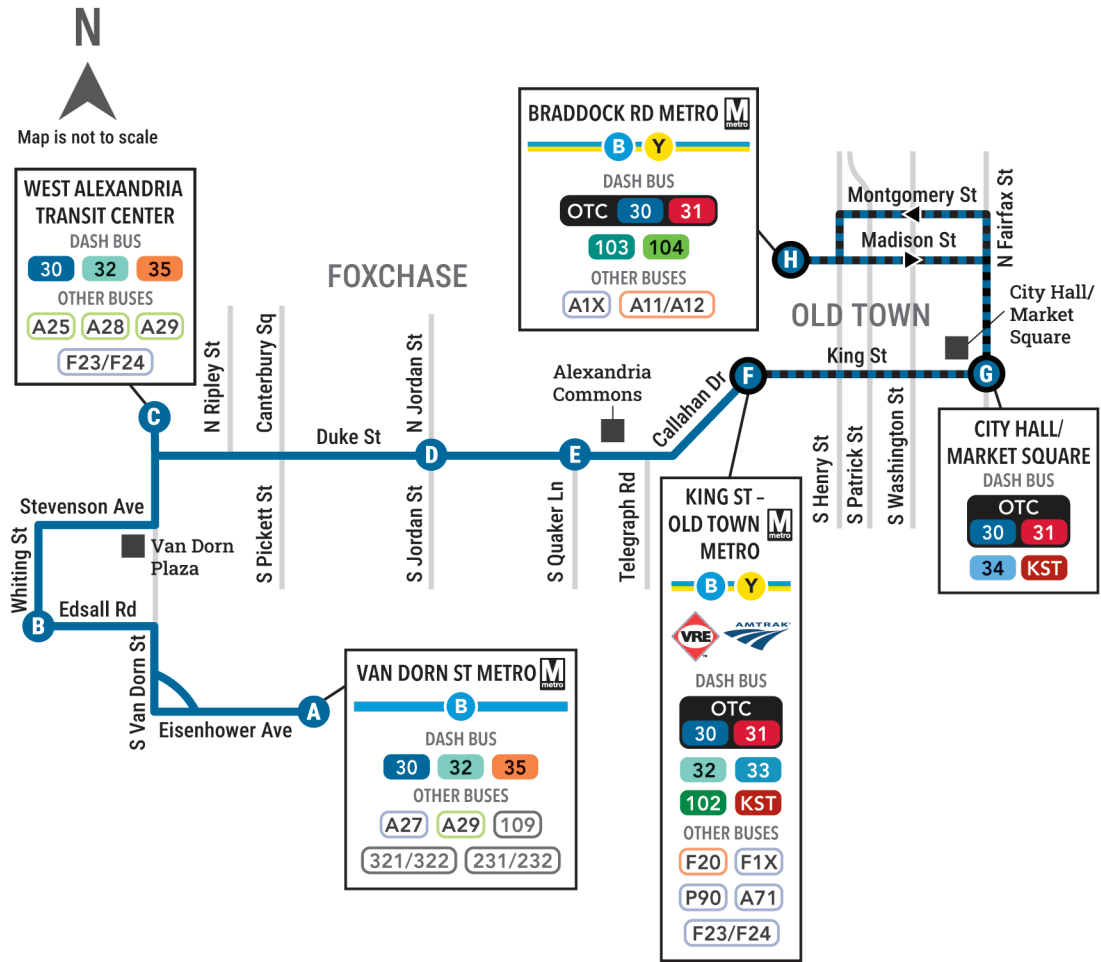

Plan your trip with the DASH Tracker

See real-time arrivals for any DASH stop at dashbus.com/tracker

Finding Your Bus

A All DASH buses display the route number and destination above the windshield and on the sides of the bus.

B The bus number is in several places inside and outside the bus.

LINE 30

Eastbound

Serving
Van Dorn Street Metro → **Braddock Road Metro**

Van Dorn St Metro • Van Dorn Plaza • West Alexandria Transit Center • Beatley Library (Duke St) •
 Shops at Foxchase • Alexandria Commons • King St-Old Town Metro • Old Town Alexandria •
 City Hall/Market Square • Braddock Road Metro

OTC 30 31 Old Town Circulator

The Old Town Circulator (OTC) combines Lines 30 & 31 in Old Town Alexandria, running every 5–15 minutes all day, seven days per week.

Holiday Service

Saturday-Sunday schedules will be in effect on the following holidays:

POTOMAC RIVER

OTC 30 31

Old Town Circulator

The Old Town Circulator (OTC) combines Lines 30 & 31 in Old Town Alexandria, running every 5–15 minutes all day, seven days per week.

Holiday Service

Saturday-Sunday schedules will be in effect on the following holidays: