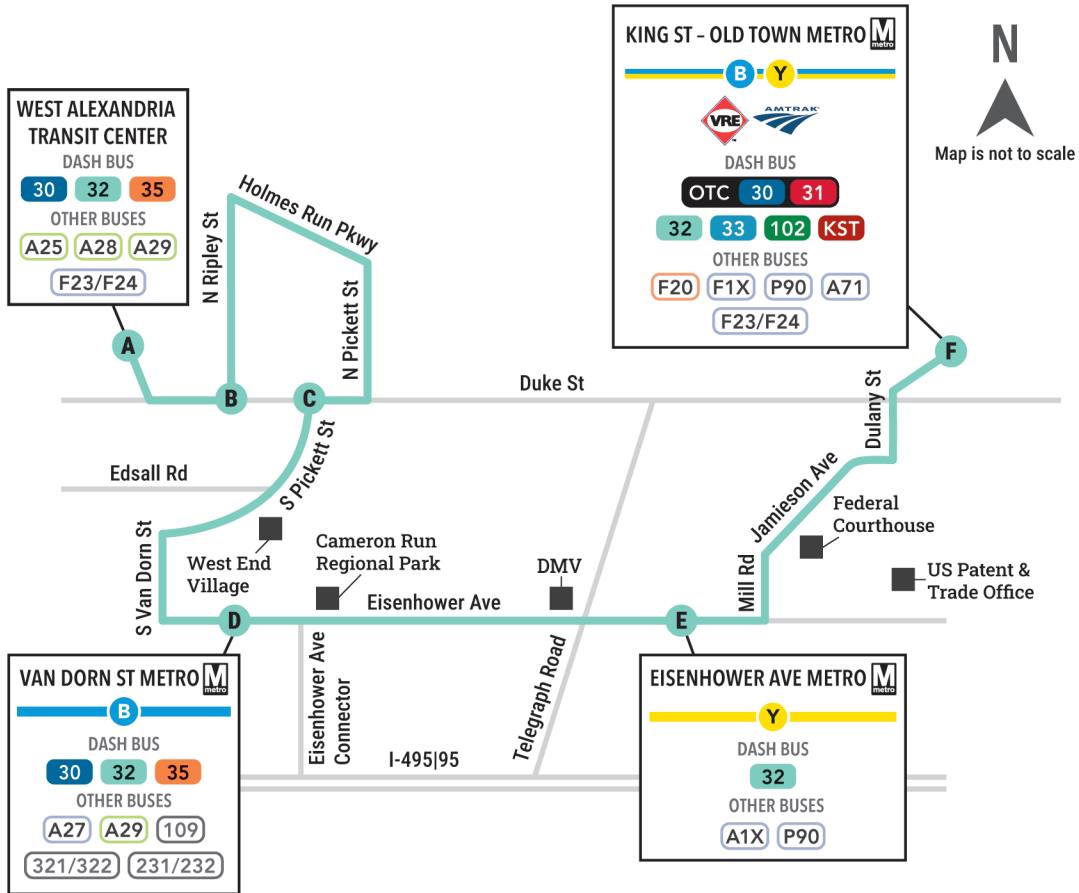

LINE 32

Eastbound

Serving
West Alexandria Transit Center • West End Village • Van Dorn St Metro •
Cameron Run Regional Park • Eisenhower Metro • King Street-Old Town Metro

West Alexandria Transit Center → King Street-Old Town Metro

POTOMAC RIVER

Holiday Service

Saturday-Sunday schedules will be in effect on the following holidays:

- **Martin Luther King, Jr. Day**
- **President's Day**
- **Memorial Day**
- **Independence Day***
- **Labor Day**
- **Indigenous People's Day**
- **Thanksgiving Day**
- **Christmas Day***
- **New Year's Day***

*When a federal holiday falls on a weekend, the Saturday-Sunday schedule will be in effect on the day the holiday is observed, either the Friday before or the Monday after.