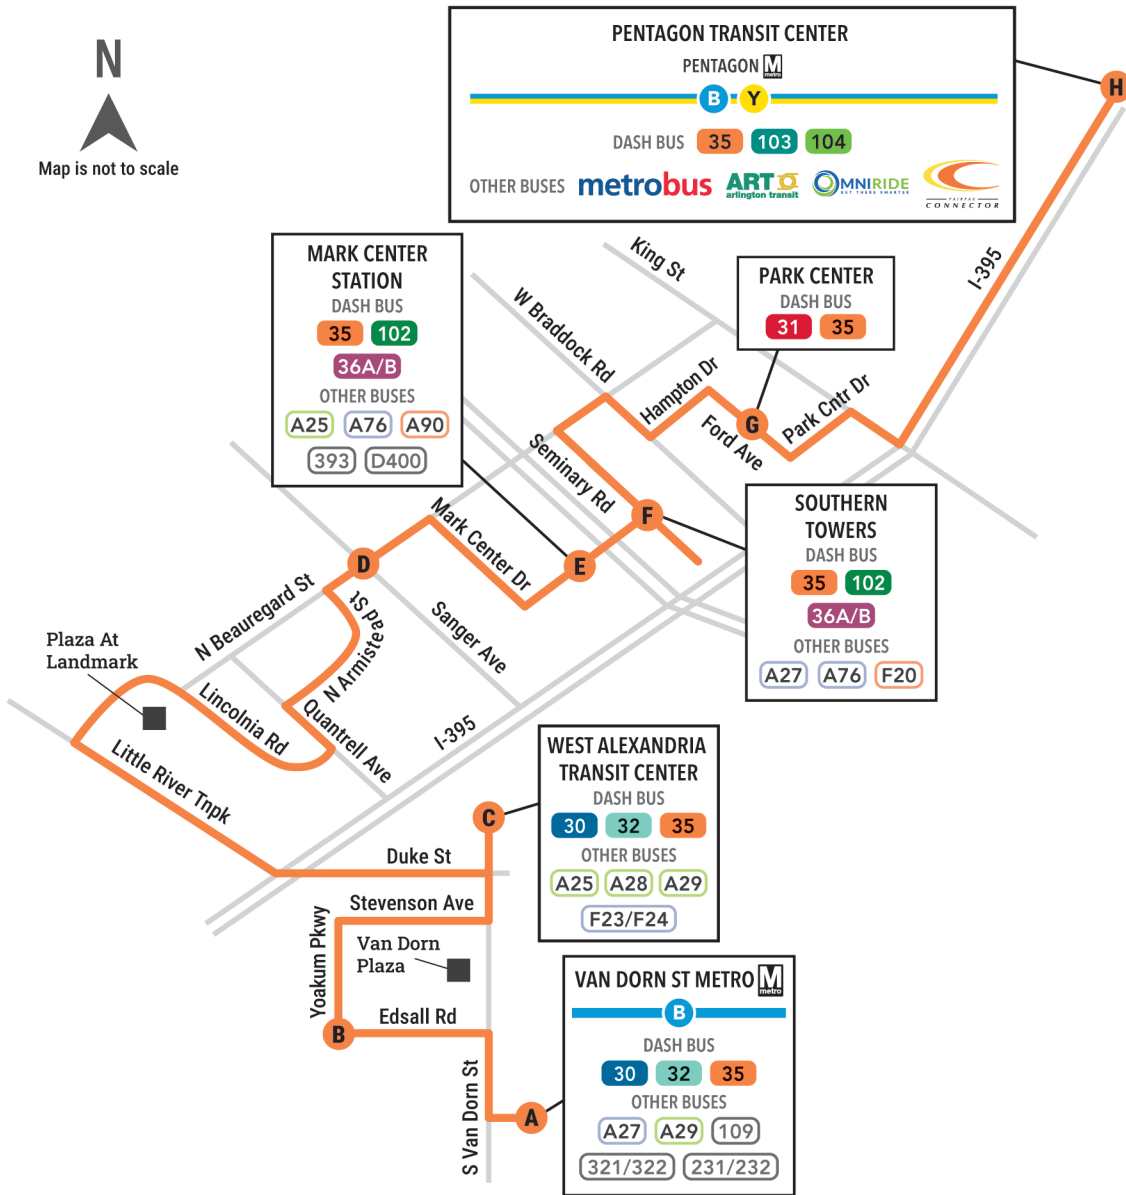

LINE 35

Northbound

Serving
Van Dorn Street Metro • Van Dorn Plaza • West Alexandria Transit Center • Plaza at West Alexandria • Del Pepper Community Center • Mark Center • Southern Towers • Park Center • Pentagon Transit Center

Van Dorn Street Metro → Pentagon Transit Center

Holiday Service

Saturday-Sunday schedules will be in effect on the following holidays:

- **Martin Luther King, Jr. Day**
- **President's Day**
- **Memorial Day**
- **Independence Day***
- **Labor Day**
- **Indigenous People's Day**
- **Thanksgiving Day**
- **Christmas Day***
- **New Year's Day***

*When a federal holiday falls on a weekend, the Saturday-Sunday schedule will be in effect on the day the holiday is observed, either the Friday before or the Monday after.