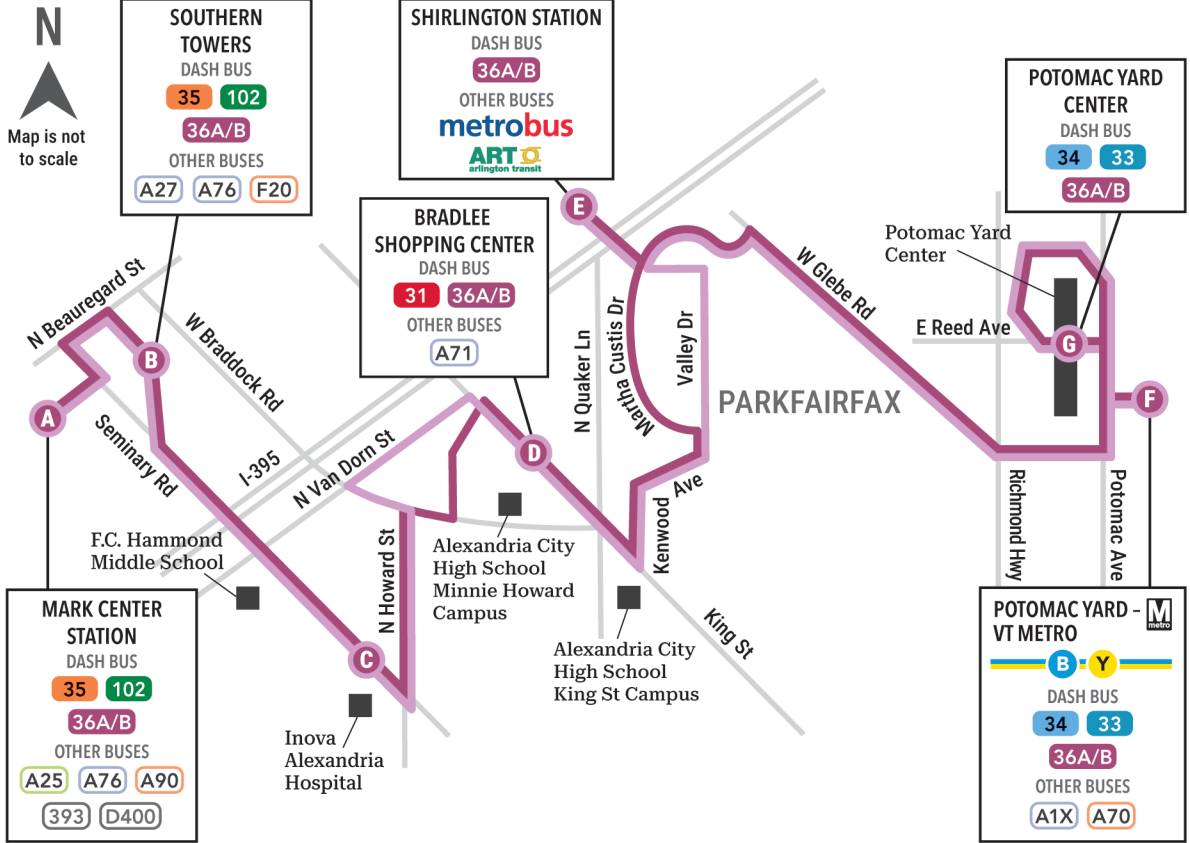

LINE 36 A/B

Eastbound

	BAY 6 MARK CENTER STATION ID #4001018	GRAHAM BLDG SOUTHERN TOWERS ID #4000360	SEMINARY RD & N HOWARD ST INOVA ALX HOSP. ID #4000489	BRADLEE SHOPPING CENTER ID #4000491	BAY G SHIRLINGTON STATION ID #6001365	BAY B POTOMAC YARD METRO ID #4009981	OLD NAVY POTOMAC YARD CENTER FINAL STOP	
	A	B	C	D	E	F	G	
MONDAY - FRIDAY	36A	5:55a	5:58a	6:03a	6:12a	6:22a	6:36a	6:38a
	36B	6:10a	6:13a	6:18a	6:27a	6:37a	6:51a	6:53a
	36A	6:25a	6:28a	6:33a	6:42a	6:52a	7:06a	7:08a
	36B	6:40a	6:43a	6:48a	6:57a	7:07a	7:21a	7:23a
	36A	6:55a	6:58a	7:03a	7:12a	7:22a	7:36a	7:38a
	36B	7:10a	7:13a	7:18a	7:27a	7:37a	7:51a	7:53a
	36A	7:25a	7:28a	7:33a	7:42a	7:52a	8:06a	8:08a
	36B	7:40a	7:43a	7:48a	7:57a	8:07a	8:21a	8:23a
	36A	7:55a	7:58a	8:03a	8:12a	8:22a	8:36a	8:38a
	36A	8:05a	8:08a	8:13a	8:22a	--	--	--
36B	8:10a	8:13a	8:18a	8:27a	8:37a	8:51a	8:53a	

(schedule continued on next page)

Saturday-Sunday schedules will be in effect on the following holidays:

- Martin Luther King, Jr. Day
- Independence Day*
- Thanksgiving Day
- President's Day
- Labor Day
- Christmas Day*
- Memorial Day
- Indigenous People's Day
- New Year's Day*

*When a federal holiday falls on a weekend, the Saturday-Sunday schedule will be in effect on the day the holiday is observed, either the Friday before or the Monday after.

Serving
Mark Center • Southern Towers • Burke Library (Seminary Road) • Inova Alexandria Hospital •
Fort Ward Park (36A only) • ACHS Minnie Howard Campus (36A only) • Bradlee Shopping Center • ACHS King
St Campus • Shirlington Station • Parkfairfax • Potomac Yard-VT Metro • Potomac Yard Center

Mark Center → Potomac Yard Center